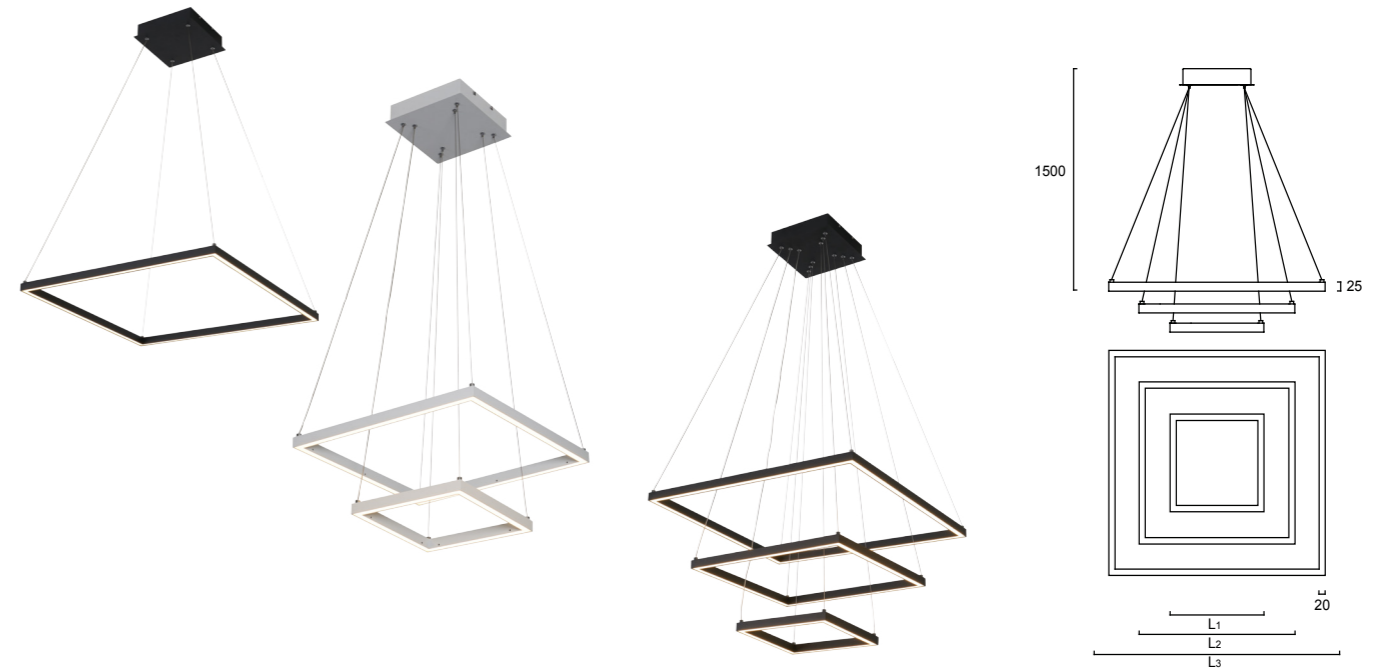

PRODUCT SPECIFICATIONS

	TL-PER-45/60/80	TL-PER-80/100/120
Dimensions (mm)	Ø450/600/800 x 25	Ø800/1000/1200 x 25
Wattage	92W	142W
Lumens	6072 lm	9656 lm
CRI	>80 or >90	
CCT	3000K / 4000K / 6000K	
Voltage	90-265VAC	
Frame	Aluminum + Optic Grade Opal PMMA diffuser	
Suspension Cable	1.5 M Lengths (standard), Other lengths can be customized	
LED	Samsung 2835	
Driver	MEAN WELL	
Dimming Option	Non Dimmable, Triac Dimmable, 0-10V/PWM Dimmable, DALI/PUSH Dimmable	
Finish Option	Matte White(RAL 9016), Matte Black(RAL 9017), Matte Silver(RAL 9007)	

The smallest ring is up and down light

PRODUCT SPECIFICATIONS

	TL-POT-35/45/60	TL-POT-45/60/80	TL-POT-80/100/120
Dimensions (mm)	Ø350/450/600 x 25	Ø450/600/800 x 25	Ø800/1000/1200 x 25
Wattage	72W	92W	142W
Lumens	4752 lm	6164 lm	9723 lm
CRI	>80 or >90		
CCT	3000K / 4000K / 6000K		
Voltage	90-265VAC		
Frame	Aluminum + Optic Grade Opal PMMA diffuser		
Suspension Cable	1.5 M Lengths (standard), Other lengths can be customized		
LED	Samsung 2835		
Driver	MEAN WELL		
Dimming Option	Non Dimmable, Triac Dimmable, 0-10V/PWM Dimmable, DALI/PUSH Dimmable		
Finish Option	Matte White(RAL 9016), Matte Black(RAL 9017), Matte Silver(RAL 9007)		