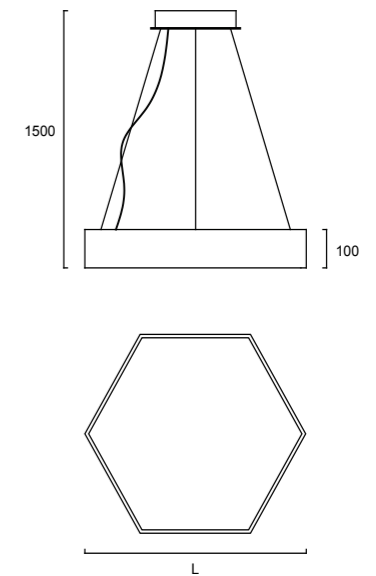

PRODUCT SPECIFICATIONS

	TL-LAQ-75	TL-LAQ-120
Dimensions (mm)	745 x 100	1200 x 100
Wattage	72W	142W
Lumens	6312 lm	12365 lm
CRI	>80 or >90	
CCT	3000K / 4000K / 6000K	
Voltage	90-265VAC	
Frame	Aluminum + Optic Grade Opal PMMA diffuser	
Suspension Cable	1.5 M Lengths (standard), Other lengths can be customized	
LED	Samsung 2835	
Driver	MEAN WELL	
Dimming Option	Non Dimmable, Triac Dimmable, 0-10V/PWM Dimmable, DALI/PUSH Dimmable	
Finish Option	Matte White(RAL 9016), Matte Black(RAL 9017), Matte Silver(RAL 9007)