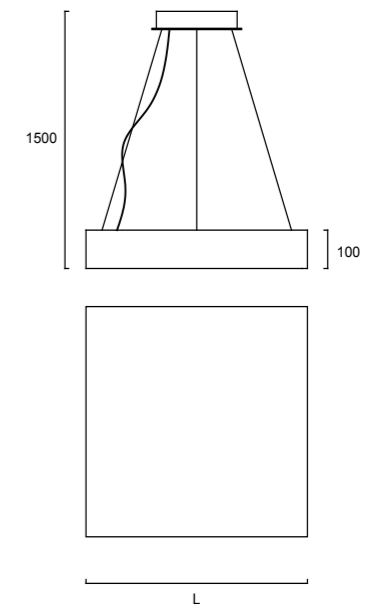

PRODUCT SPECIFICATIONS

	TL-GEN-75	TL-GEN-120
Dimensions (mm)	745 x 100	1200 x 100
Wattage	72W	142W
Lumens	6122 lm	12496 lm
CRI	>80 or >90	
CCT	3000K / 4000K / 6000K	
Voltage	90-265VAC	
Frame	Aluminum + Optic Grade Opal PMMA diffuser	
Suspension Cable	1.5 M Lengths (standard), Other lengths can be customized	
LED	Samsung 2835	
Driver	MEAN WELL	
Dimming Option	Non Dimmable, Triac Dimmable, 0-10V/PWM Dimmable, DALI/PUSH Dimmable	
Finish Option	Matte White(RAL 9016), Matte Black(RAL 9017), Matte Silver(RAL 9007)