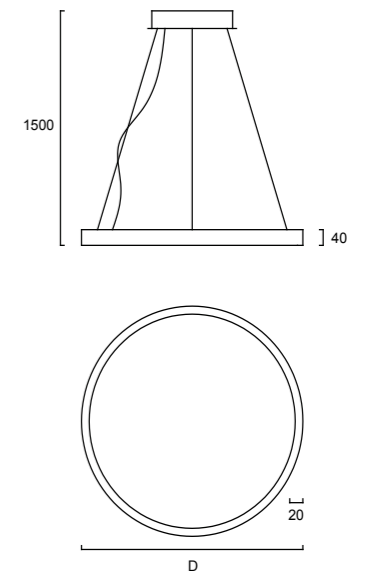

PRODUCT SPECIFICATIONS

	TL-PER-45/60/80	TL-PER-80/100/120
Dimensions (mm)	Ø450/600/800 x 25	Ø800/1000/1200 x 25
Wattage	92W	142W
Lumens	6072 lm	9656 lm
CRI	>80 or >90	
CCT	3000K / 4000K / 6000K	
Voltage	90-265VAC	
Frame	Aluminum + Optic Grade Opal PMMA diffuser	
Suspension Cable	1.5 M Lengths (standard), Other lengths can be customized	
LED	Samsung 2835	
Driver	MEAN WELL	
Dimming Option	Non Dimmable, Triac Dimmable, 0-10V/PWM Dimmable, DALI/PUSH Dimmable	
Finish Option	Matte White(RAL 9016), Matte Black(RAL 9017), Matte Silver(RAL 9007)	

The smallest ring is up and down light

PRODUCT SPECIFICATIONS

	TL-POT-35/45/60	TL-POT-45/60/80	TL-POT-80/100/120
Dimensions (mm)	Ø350/450/600 x 25	Ø450/600/800 x 25	Ø800/1000/1200 x 25
Wattage	72W	92W	142W
Lumens	4752 lm	6164 lm	9723 lm
CRI	>80 or >90		
CCT	3000K / 4000K / 6000K		
Voltage	90-265VAC		
Frame	Aluminum + Optic Grade Opal PMMA diffuser		
Suspension Cable	1.5 M Lengths (standard), Other lengths can be customized		
LED	Samsung 2835		
Driver	MEAN WELL		
Dimming Option	Non Dimmable, Triac Dimmable, 0-10V/PWM Dimmable, DALI/PUSH Dimmable		
Finish Option	Matte White(RAL 9016), Matte Black(RAL 9017), Matte Silver(RAL 9007)		

PRODUCT SPECIFICATIONS

	TL-TOR-60 (up & down light)	TL-TOR-80 (up & down light)	TL-TOR-100 (up & down light)	TL-TOR-120 (up & down light)
Dimensions (mm)	Ø600 x 40	Ø800 x 40	Ø1000 x 40	Ø1200 x 40
Wattage	40W	60W	72W	92W
Lumens	2442 lm	3921 lm	4823 lm	6164 lm
CRI	>80 or >90			
CCT	3000K / 4000K / 6000K			
Voltage	90-265VAC			
Frame	Aluminum + Optic Grade Opal PMMA diffuser			
Suspension Cable	1.5 M Lengths (standard), Other lengths can be customized			
LED	Samsung 2835			
Driver	MEAN WELL			
Dimming Option	Non Dimmable, Triac Dimmable, 0-10V/PWM Dimmable, DALI/PUSH Dimmable			
Finish Option	Matte White(RAL 9016), Matte Black(RAL 9017), Matte Silver(RAL 9007)			