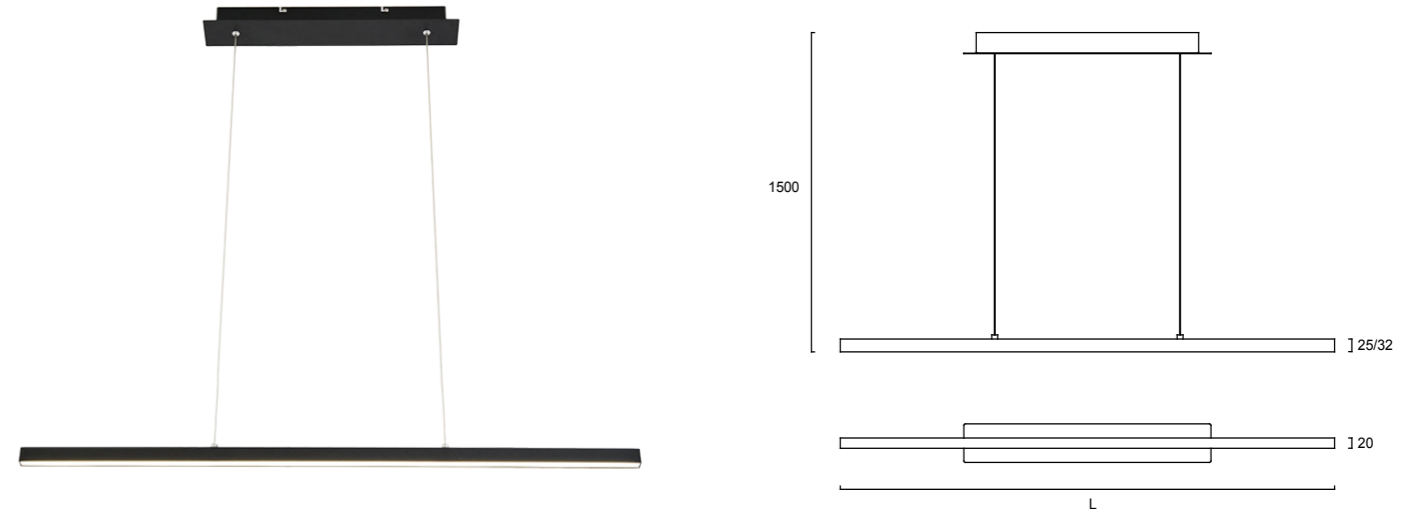

The smallest ring is up and down light

PRODUCT SPECIFICATIONS

	TL-POT-35/45/60	TL-POT-45/60/80	TL-POT-80/100/120
Dimensions (mm)	Ø350/450/600 x 25	Ø450/600/800 x 25	Ø800/1000/1200 x 25
Wattage	72W	92W	142W
Lumens	4752 lm	6164 lm	9723 lm
CRI	>80 or >90		
CCT	3000K / 4000K / 6000K		
Voltage	90-265VAC		
Frame	Aluminum + Optic Grade Opal PMMA diffuser		
Suspension Cable	1.5 M Lengths (standard), Other lengths can be customized		
LED	Samsung 2835		
Driver	MEAN WELL		
Dimming Option	Non Dimmable, Triac Dimmable, 0-10V/PWM Dimmable, DALI/PUSH Dimmable		
Finish Option	Matte White(RAL 9016), Matte Black(RAL 9017), Matte Silver(RAL 9007)		

PRODUCT SPECIFICATIONS

	TL-TOR-60 (up & down light)	TL-TOR-80 (up & down light)	TL-TOR-100 (up & down light)	TL-TOR-120 (up & down light)
Dimensions (mm)	Ø600 x 40	Ø800 x 40	Ø1000 x 40	Ø1200 x 40
Wattage	40W	60W	72W	92W
Lumens	2442 lm	3921 lm	4823 lm	6164 lm
CRI	>80 or >90			
CCT	3000K / 4000K / 6000K			
Voltage	90-265VAC			
Frame	Aluminum + Optic Grade Opal PMMA diffuser			
Suspension Cable	1.5 M Lengths (standard), Other lengths can be customized			
LED	Samsung 2835			
Driver	MEAN WELL			
Dimming Option	Non Dimmable, Triac Dimmable, 0-10V/PWM Dimmable, DALI/PUSH Dimmable			
Finish Option	Matte White(RAL 9016), Matte Black(RAL 9017), Matte Silver(RAL 9007)			