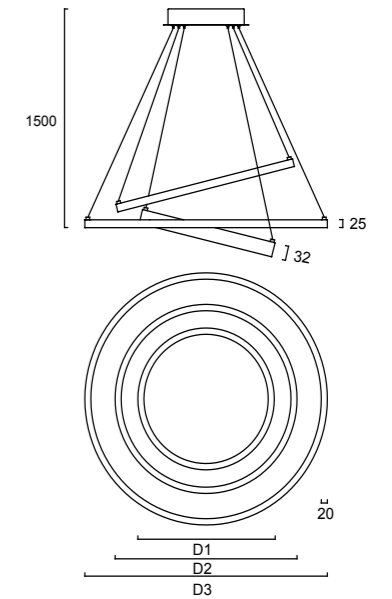

PRODUCT SPECIFICATIONS

	TL-PAL-45/60	TL-PAL-60/80	TL-PAL-80/100	TL-PAL-100/120
Dimensions (mm)	Ø450/600 x 25	Ø600/800 x 25	Ø800/1000 x 25	Ø1000/1200 x 25
Wattage	60W	72W	92W	112W
Lumens	3607 lm	4824 lm	6256 lm	7952 lm
CRI	>80 or >90			
CCT	3000K / 4000K / 6000K			
Voltage	90-265VAC			
Frame	Aluminum + Optic Grade Opal PMMA diffuser			
Suspension Cable	1.5 M Lengths (standard), Other lengths can be customized			
LED	Samsung 2835			
Driver	MEAN WELL			
Dimming Option	Non Dimmable, Triac Dimmable, 0-10V/PWM Dimmable, DALI/PUSH Dimmable			
Finish Option	Matte White(RAL 9016), Matte Black(RAL 9017), Matte Silver(RAL 9007)			

PRODUCT SPECIFICATIONS

	TL-PER-45/60/80	TL-PER-80/100/120
Dimensions (mm)	Ø450/600/800 x 25	Ø800/1000/1200 x 25
Wattage	92W	142W
Lumens	6072 lm	9656 lm
CRI	>80 or >90	
CCT	3000K / 4000K / 6000K	
Voltage	90-265VAC	
Frame	Aluminum + Optic Grade Opal PMMA diffuser	
Suspension Cable	1.5 M Lengths (standard), Other lengths can be customized	
LED	Samsung 2835	
Driver	MEAN WELL	
Dimming Option	Non Dimmable, Triac Dimmable, 0-10V/PWM Dimmable, DALI/PUSH Dimmable	
Finish Option	Matte White(RAL 9016), Matte Black(RAL 9017), Matte Silver(RAL 9007)	

The smallest ring is up and down light

PRODUCT SPECIFICATIONS

	TL-POT-35/45/60	TL-POT-45/60/80	TL-POT-80/100/120
Dimensions (mm)	Ø350/450/600 x 25	Ø450/600/800 x 25	Ø800/1000/1200 x 25
Wattage	72W	92W	142W
Lumens	4752 lm	6164 lm	9723 lm
CRI	>80 or >90		
CCT	3000K / 4000K / 6000K		
Voltage	90-265VAC		
Frame	Aluminum + Optic Grade Opal PMMA diffuser		
Suspension Cable	1.5 M Lengths (standard), Other lengths can be customized		
LED	Samsung 2835		
Driver	MEAN WELL		
Dimming Option	Non Dimmable, Triac Dimmable, 0-10V/PWM Dimmable, DALI/PUSH Dimmable		
Finish Option	Matte White(RAL 9016), Matte Black(RAL 9017), Matte Silver(RAL 9007)		