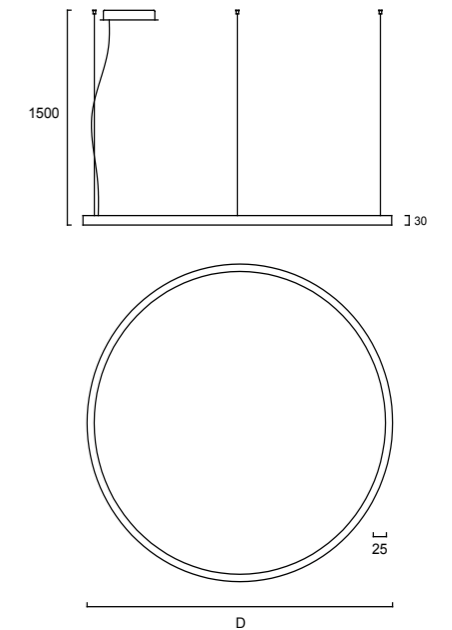

PRODUCT SPECIFICATIONS

	TL-NAP-200	TL-NAP-300
Dimensions (mm)	Ø2000 x 30	Ø3000 x 30
Wattage	92W	142W
Lumens	6442 lm	10082 lm
CRI	>80 or >90	
CCT	3000K / 4000K / 6000K	
Voltage	90-265VAC	
Frame	Aluminum + Optic Grade Opal PMMA diffuser	
Suspension Cable	1.5 M Lengths (standard), Other lengths can be customized	
LED	Samsung 2835	
Driver	MEAN WELL	
Dimming Option	Non Dimmable, Triac Dimmable, 0-10V/PWM Dimmable, DALI/PUSH Dimmable	
Finish Option	Matte White(RAL 9016), Matte Black(RAL 9017), Matte Silver(RAL 9007)