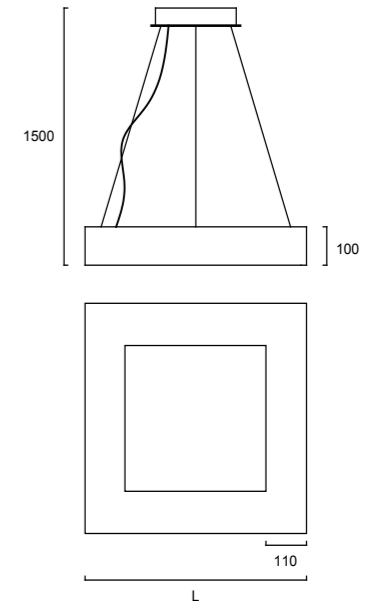

PRODUCT SPECIFICATIONS

	TL-ANC-120	TL-ANC-150
Dimensions (mm)	1200 x 800 x 100	1500 x 1000 x 100
Wattage	92W	140W
Lumens	4953 lm	7724 lm
CRI	>80 or >90	
CCT	3000K / 4000K / 6000K	
Voltage	90-265VAC	
Frame	Aluminum + Optic Grade Opal PMMA diffuser	
Suspension Cable	1.5 M Lengths (standard), Other lengths can be customized	
LED	Samsung 2835	
Driver	MEAN WELL	
Dimming Option	Non Dimmable, Triac Dimmable, 0-10V/PWM Dimmable, DALI/PUSH Dimmable	
Finish Option	Matte White(RAL 9016), Matte Black(RAL 9017), Matte Silver(RAL 9007)	

PRODUCT SPECIFICATIONS

	TL-BAR-45	TL-BAR-60	TL-BAR-75	TL-BAR-90	TL-BAR-120
Dimensions (mm)	Ø450 x 100	Ø600 x 100	Ø750 x 100	Ø900 x 100	Ø1200 x 100
Wattage	40W	60W	72W	92W	140W
Lumens	3164 lm	4765 lm	6048 lm	9635 lm	12363 lm
CRI	>80 or >90				
CCT	3000K / 4000K / 6000K				
Voltage	90-265VAC				
Frame	Aluminum + Optic Grade Opal PMMA diffuser				
Suspension Cable	1.5 M Lengths (standard), Other lengths can be customized				
LED	Samsung 2835				
Driver	MEAN WELL				
Dimming Option	Non Dimmable, Triac Dimmable, 0-10V/PWM Dimmable, DALI/PUSH Dimmable				
Finish Option	Matte White(RAL 9016), Matte Black(RAL 9017), Matte Silver(RAL 9007)				

PRODUCT SPECIFICATIONS

	TL-CAM-45	TL-CAM-60	TL-CAM-75	TL-CAM-90	TL-CAM-120
Dimensions (mm)	Ø450 x 100	Ø600 x 100	Ø750 x 100	Ø900 x 100	Ø1200 x 100
Wattage	30W	40W	60W	72W	92W
Lumens	3164 lm	4765 lm	6048 lm	9635 lm	12363 lm
CRI	>80 or >90				
CCT	3000K / 4000K / 6000K				
Voltage	90-265VAC				
Frame	Aluminum + Optic Grade Opal PMMA diffuser				
Suspension Cable	1.5 M Lengths (standard), Other lengths can be customized				
LED	Samsung 2835				
Driver	MEAN WELL				
Dimming Option	Non Dimmable, Triac Dimmable, 0-10V/PWM Dimmable, DALI/PUSH Dimmable				
Finish Option	Matte White(RAL 9016), Matte Black(RAL 9017), Matte Silver(RAL 9007)				