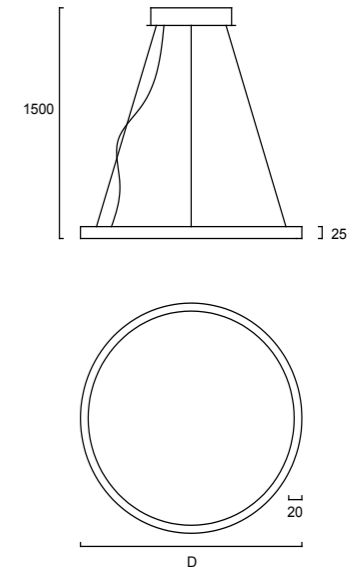

PRODUCT SPECIFICATIONS

	TL-MIL-45	TL-MIL-60	TL-MIL-80	TL-MIL-100	TL-MIL-120	TL-MIL-150
Dimensions (mm)	Ø450 x 25	Ø600 x 25	Ø800 x 100	Ø1000 x 100	Ø1200 x 100	Ø1500 x 100
Wattage	25W	35W	40W	50W	60W	72W
Lumens	1532 lm	2332 lm	2515 lm	3423 lm	4022 lm	4968 lm
CRI	>80 or >90					
CCT	3000K / 4000K / 6000K					
Voltage	90-265VAC					
Frame	Aluminum + Optic Grade Opal PMMA diffuser					
Suspension Cable	1.5 M Lengths (standard), Other lengths can be customized					
LED	Samsung 2835					
Driver	MEAN WELL					
Dimming Option	Non Dimmable, Triac Dimmable, 0-10V/PWM Dimmable, DALI/PUSH Dimmable					
Finish Option	Matte White(RAL 9016), Matte Black(RAL 9017), Matte Silver(RAL 9007)