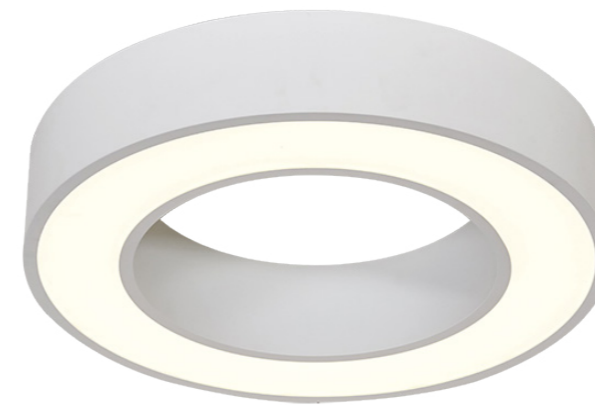

PRODUCT SPECIFICATIONS

	TL-AOS-45	TL-AOS-60	TL-AOS-75	TL-AOS-90	TL-AOS-120	TL-AOS-180	TL-AOS-300
Dimensions (mm)	Ø450 x 100	Ø600 x 100	Ø750 x 100	Ø900 x 100	Ø1200 x 100	Ø1800 x 100	Ø3000 x 100
Wattage	30W	40W	60W	72W	92W	140W	230W
Lumens	1500 lm	2310 lm	3180 lm	4179 lm	5087 lm	8120 lm	13340 lm
CRI	>80 or >90						
CCT	3000K / 4000K / 6000K						
Voltage	90-265VAC						
Frame	Aluminum + Optic Grade Opal PMMA diffuser						
Suspension Cable	1.5 M Lengths (standard), Other lengths can be customized						
LED	Samsung 2835						
Driver	MEAN WELL						
Dimming Option	Non Dimmable, Triac Dimmable, 0-10V/PWM Dimmable, DALI/PUSH Dimmable						
Finish Option	Matte White(RAL 9016), Matte Black(RAL 9017), Matte Silver(RAL 9007)						

PRODUCT SPECIFICATIONS

	TL-ANC-120	TL-ANC-150
Dimensions (mm)	1200 x 800 x 100	1500 x 1000 x 100
Wattage	92W	140W
Lumens	4953 lm	7724 lm
CRI	>80 or >90	
CCT	3000K / 4000K / 6000K	
Voltage	90-265VAC	
Frame	Aluminum + Optic Grade Opal PMMA diffuser	
Suspension Cable	1.5 M Lengths (standard), Other lengths can be customized	
LED	Samsung 2835	
Driver	MEAN WELL	
Dimming Option	Non Dimmable, Triac Dimmable, 0-10V/PWM Dimmable, DALI/PUSH Dimmable	
Finish Option	Matte White(RAL 9016), Matte Black(RAL 9017), Matte Silver(RAL 9007)	

PRODUCT SPECIFICATIONS

	TL-BAR-45	TL-BAR-60	TL-BAR-75	TL-BAR-90	TL-BAR-120
Dimensions (mm)	Ø450 x 100	Ø600 x 100	Ø750 x 100	Ø900 x 100	Ø1200 x 100
Wattage	40W	60W	72W	92W	140W
Lumens	3164 lm	4765 lm	6048 lm	9635 lm	12363 lm
CRI	>80 or >90				
CCT	3000K / 4000K / 6000K				
Voltage	90-265VAC				
Frame	Aluminum + Optic Grade Opal PMMA diffuser				
Suspension Cable	1.5 M Lengths (standard), Other lengths can be customized				
LED	Samsung 2835				
Driver	MEAN WELL				
Dimming Option	Non Dimmable, Triac Dimmable, 0-10V/PWM Dimmable, DALI/PUSH Dimmable				
Finish Option	Matte White(RAL 9016), Matte Black(RAL 9017), Matte Silver(RAL 9007)				