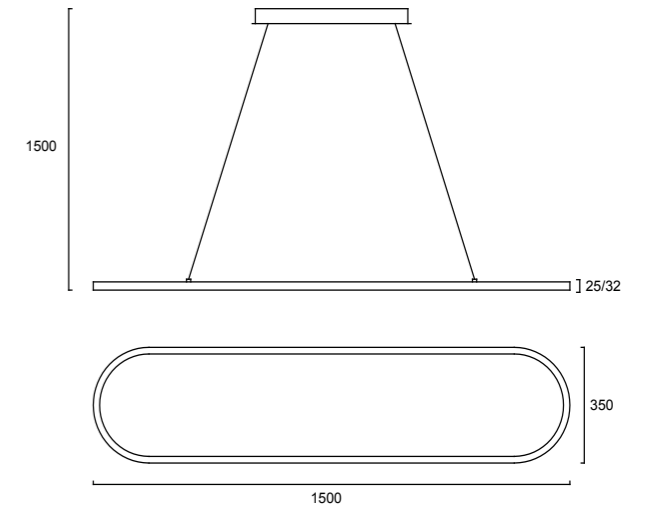

PRODUCT SPECIFICATIONS

	TL-TRI-150	TL-TRI-150UD (up & down light)
Dimensions (mm)	1500 x 350 x 25	1500 x 350 x 32
Wattage	60W	92W
Lumens	4023 lm	6178 lm
CRI	>80 or >90	
CCT	3000K / 4000K / 6000K	
Voltage	90-265VAC	
Frame	Aluminum + Optic Grade Opal PMMA diffuser	
Suspension Cable	1.5 M Lengths (standard), Other lengths can be customized	
LED	Samsung 2835	
Driver	MEAN WELL	
Dimming Option	Non Dimmable, Triac Dimmable, 0-10V/PWM Dimmable, DALI/PUSH Dimmable	
Finish Option	Matte White(RAL 9016), Matte Black(RAL 9017), Matte Silver(RAL 9007)