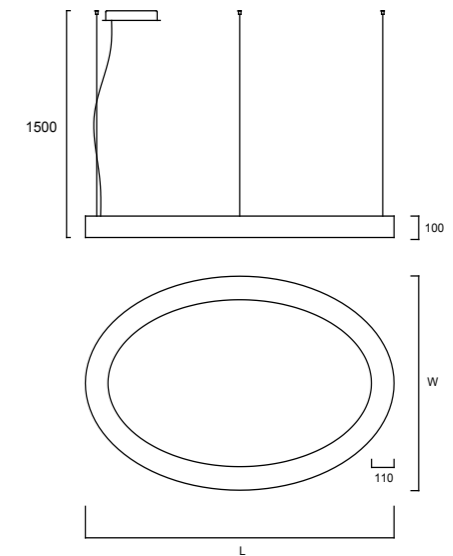

PRODUCT SPECIFICATIONS

	TL-AOS-45	TL-AOS-60	TL-AOS-75	TL-AOS-90	TL-AOS-120	TL-AOS-180	TL-AOS-300
Dimensions (mm)	Ø450 x 100	Ø600 x 100	Ø750 x 100	Ø900 x 100	Ø1200 x 100	Ø1800 x 100	Ø3000 x 100
Wattage	30W	40W	60W	72W	92W	140W	230W
Lumens	1500 lm	2310 lm	3180 lm	4179 lm	5087 lm	8120 lm	13340 lm
CRI	>80 or >90						
CCT	3000K / 4000K / 6000K						
Voltage	90-265VAC						
Frame	Aluminum + Optic Grade Opal PMMA diffuser						
Suspension Cable	1.5 M Lengths (standard), Other lengths can be customized						
LED	Samsung 2835						
Driver	MEAN WELL						
Dimming Option	Non Dimmable, Triac Dimmable, 0-10V/PWM Dimmable, DALI/PUSH Dimmable						
Finish Option	Matte White(RAL 9016), Matte Black(RAL 9017), Matte Silver(RAL 9007)						

PRODUCT SPECIFICATIONS

	TL-ANC-120	TL-ANC-150
Dimensions (mm)	1200 x 800 x 100	1500 x 1000 x 100
Wattage	92W	140W
Lumens	4953 lm	7724 lm
CRI	>80 or >90	
CCT	3000K / 4000K / 6000K	
Voltage	90-265VAC	
Frame	Aluminum + Optic Grade Opal PMMA diffuser	
Suspension Cable	1.5 M Lengths (standard), Other lengths can be customized	
LED	Samsung 2835	
Driver	MEAN WELL	
Dimming Option	Non Dimmable, Triac Dimmable, 0-10V/PWM Dimmable, DALI/PUSH Dimmable	
Finish Option	Matte White(RAL 9016), Matte Black(RAL 9017), Matte Silver(RAL 9007)	

PRODUCT SPECIFICATIONS

	TL-BAR-45	TL-BAR-60	TL-BAR-75	TL-BAR-90	TL-BAR-120
Dimensions (mm)	Ø450 x 100	Ø600 x 100	Ø750 x 100	Ø900 x 100	Ø1200 x 100
Wattage	40W	60W	72W	92W	140W
Lumens	3164 lm	4765 lm	6048 lm	9635 lm	12363 lm
CRI	>80 or >90				
CCT	3000K / 4000K / 6000K				
Voltage	90-265VAC				
Frame	Aluminum + Optic Grade Opal PMMA diffuser				
Suspension Cable	1.5 M Lengths (standard), Other lengths can be customized				
LED	Samsung 2835				
Driver	MEAN WELL				
Dimming Option	Non Dimmable, Triac Dimmable, 0-10V/PWM Dimmable, DALI/PUSH Dimmable				
Finish Option	Matte White(RAL 9016), Matte Black(RAL 9017), Matte Silver(RAL 9007)				