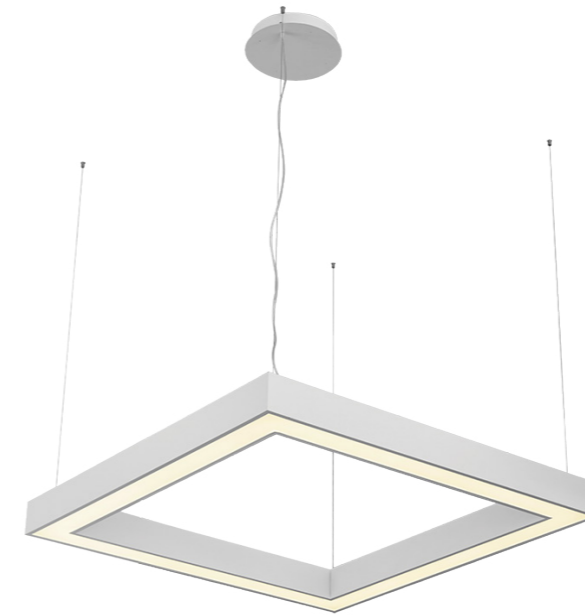

PRODUCT SPECIFICATIONS

	TL-FIR-85	TL-FIR-120
Dimensions (mm)	850 x 100	1200 x 100
Wattage	72W	142W
Lumens	4032 lm	7812 lm
CRI	>80 or >90	
CCT	3000K / 4000K / 6000K	
Voltage	90-265VAC	
Frame	Aluminum + Optic Grade Opal PMMA diffuser	
Suspension Cable	1.5 M Lengths (standard), Other lengths can be customized	
LED	Samsung 2835	
Driver	MEAN WELL	
Dimming Option	Non Dimmable, Triac Dimmable, 0-10V/PWM Dimmable, DALI/PUSH Dimmable	
Finish Option	Matte White(RAL 9016), Matte Black(RAL 9017), Matte Silver(RAL 9007)