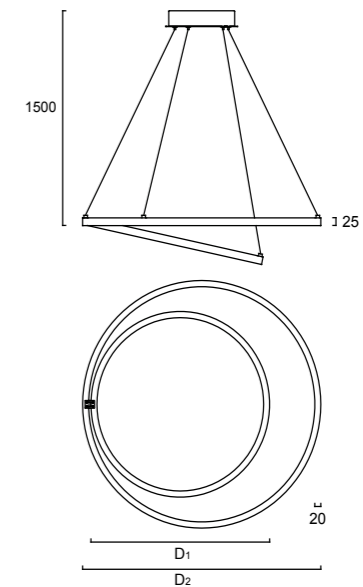

PRODUCT SPECIFICATIONS

	TL-PAL-45/60	TL-PAL-60/80	TL-PAL-80/100	TL-PAL-100/120
Dimensions (mm)	Ø450/600 x 25	Ø600/800 x 25	Ø800/1000 x 25	Ø1000/1200 x 25
Wattage	60W	72W	92W	112W
Lumens	3607 lm	4824 lm	6256 lm	7952 lm
CRI	>80 or >90			
CCT	3000K / 4000K / 6000K			
Voltage	90-265VAC			
Frame	Aluminum + Optic Grade Opal PMMA diffuser			
Suspension Cable	1.5 M Lengths (standard), Other lengths can be customized			
LED	Samsung 2835			
Driver	MEAN WELL			
Dimming Option	Non Dimmable, Triac Dimmable, 0-10V/PWM Dimmable, DALI/PUSH Dimmable			
Finish Option	Matte White(RAL 9016), Matte Black(RAL 9017), Matte Silver(RAL 9007)