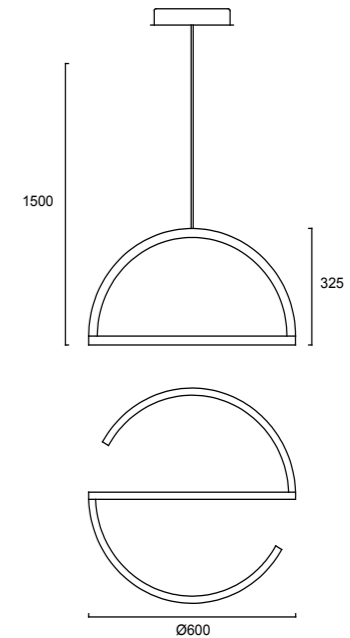

PRODUCT SPECIFICATIONS

	TL-VEN-60
Dimensions (mm)	600 x 325
Wattage	60W
Lumens	3216 lm
CRI	>80 or >90
CCT	3000K / 4000K / 6000K
Voltage	90-265VAC
Frame	Aluminum + Optic Grade Opal PMMA diffuser
Suspension Cable	1.5 M Lengths (standard), Other lengths can be customized
LED	Samsung 2835
Driver	MEAN WELL
Dimming Option	Non Dimmable, Triac Dimmable, 0-10V/PWM Dimmable, DALI/PUSH Dimmable
Finish Option	Matte White(RAL 9016), Matte Black(RAL 9017), Matte Silver(RAL 9007)