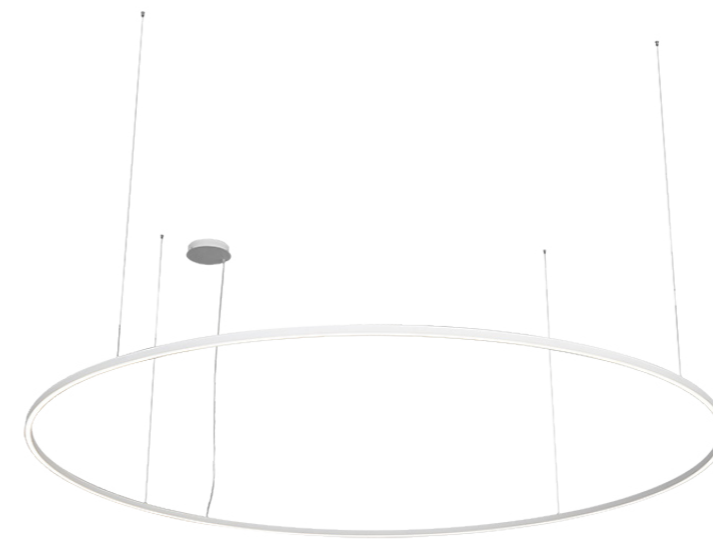

PRODUCT SPECIFICATIONS

	TL-GEN-75	TL-GEN-120
Dimensions (mm)	745 x 100	1200 x 100
Wattage	72W	142W
Lumens	6122 lm	12496 lm
CRI	>80 or >90	
CCT	3000K / 4000K / 6000K	
Voltage	90-265VAC	
Frame	Aluminum + Optic Grade Opal PMMA diffuser	
Suspension Cable	1.5 M Lengths (standard), Other lengths can be customized	
LED	Samsung 2835	
Driver	MEAN WELL	
Dimming Option	Non Dimmable, Triac Dimmable, 0-10V/PWM Dimmable, DALI/PUSH Dimmable	
Finish Option	Matte White(RAL 9016), Matte Black(RAL 9017), Matte Silver(RAL 9007)	

PRODUCT SPECIFICATIONS

	TL-LAQ-75	TL-LAQ-120
Dimensions (mm)	745 x 100	1200 x 100
Wattage	72W	142W
Lumens	6312 lm	12365 lm
CRI	>80 or >90	
CCT	3000K / 4000K / 6000K	
Voltage	90-265VAC	
Frame	Aluminum + Optic Grade Opal PMMA diffuser	
Suspension Cable	1.5 M Lengths (standard), Other lengths can be customized	
LED	Samsung 2835	
Driver	MEAN WELL	
Dimming Option	Non Dimmable, Triac Dimmable, 0-10V/PWM Dimmable, DALI/PUSH Dimmable	
Finish Option	Matte White(RAL 9016), Matte Black(RAL 9017), Matte Silver(RAL 9007)	

PRODUCT SPECIFICATIONS

	TL-MIL-45	TL-MIL-60	TL-MIL-80	TL-MIL-100	TL-MIL-120	TL-MIL-150
Dimensions (mm)	Ø450 x 25	Ø600 x 25	Ø800 x 100	Ø1000 x 100	Ø1200 x 100	Ø1500 x 100
Wattage	25W	35W	40W	50W	60W	72W
Lumens	1532 lm	2332 lm	2515 lm	3423 lm	4022 lm	4968 lm
CRI	>80 or >90					
CCT	3000K / 4000K / 6000K					
Voltage	90-265VAC					
Frame	Aluminum + Optic Grade Opal PMMA diffuser					
Suspension Cable	1.5 M Lengths (standard), Other lengths can be customized					
LED	Samsung 2835					
Driver	MEAN WELL					
Dimming Option	Non Dimmable, Triac Dimmable, 0-10V/PWM Dimmable, DALI/PUSH Dimmable					
Finish Option	Matte White(RAL 9016), Matte Black(RAL 9017), Matte Silver(RAL 9007)					