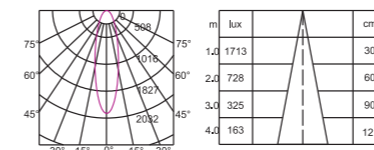

TL-MLS03 3W 3000K CRI>90 30°