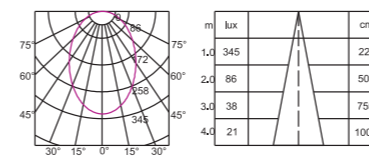

TL-MGL300 10W 3000K CRI>90 110°