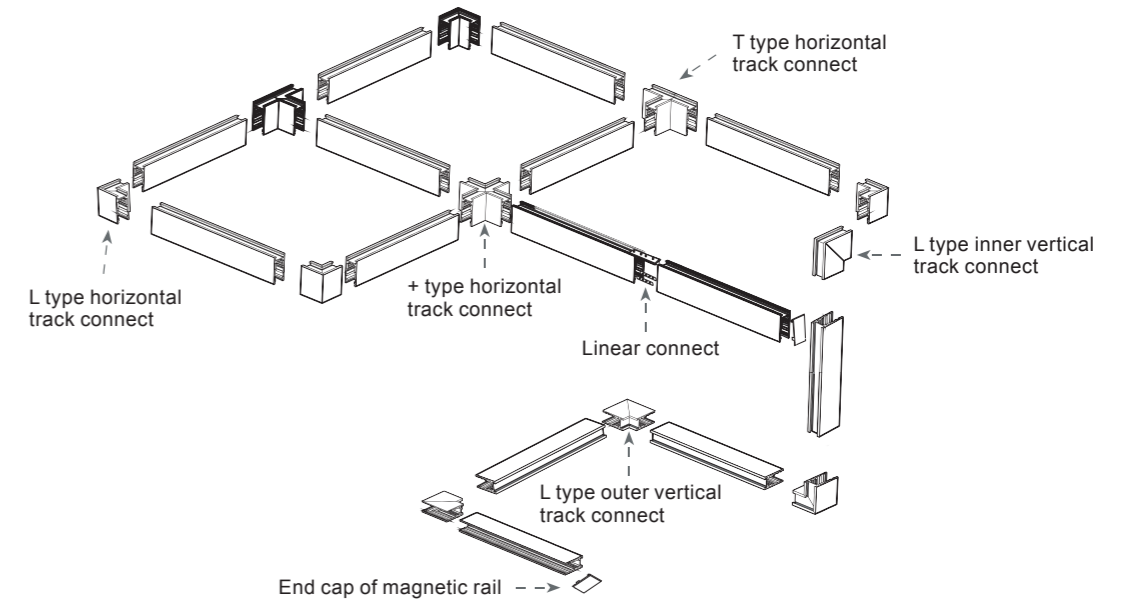

INSTALLATION DIAGRAM OF VERSION 4 MAGNETIC RAIL

Rail connection of surface-mounted installation and suspended installation