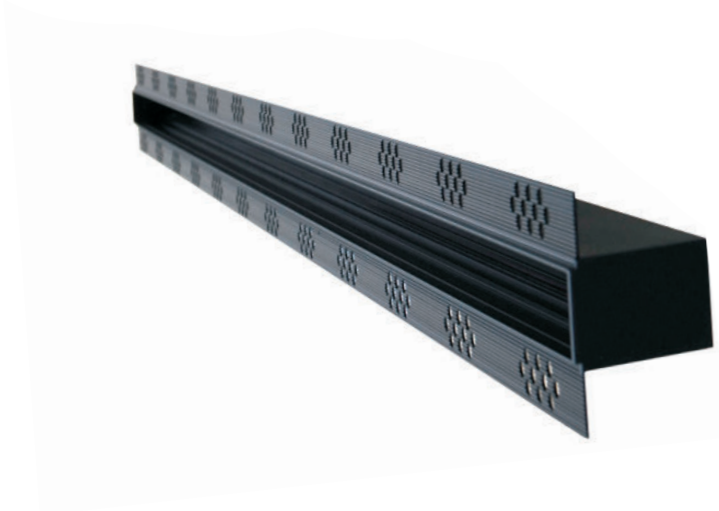

PRODUCT DESCRIPTION:

Magnetic light is a kind of track light which is designed by using magnet's fast adsorption characteristic. It consists of two parts: track magnet and light. The track has four ways: surface mounted, recessed, borderless embedded installation, suspension. The light consists of anti-glare line light, anti-glare high power light, soft light lamp, suspension light and decorative lamp. The light can be used alone or assembled at will. Lighting effect can achieve point, line, surface combination, not only to meet the needs of various lighting effects, but also convenient installation, fashionable style, can greatly enhance the decorative effect, in line with the modern architectural design concept, is a fashionable, high-end LED lights leading the trend in the future, is the ideal choice of office, exhibition hall, exclusive stores, hotels, villas, clubs and other places.

Version 3.0 track

Surface mounted
Recessed
Suspended

Recessed with wing

Version 4.0 track

Surface mounted
Suspended

Recessed with wing

Recessed with
high wing

VERSION 4.0 TRACK

Installs Way: Recessed with wings / Surface mounted
Recessed with high wings / Suspension

Length: 0.5M / 1M / 1.5M / 2M

Colour: Sand white / Sand black

Material: Aluminum

Output Voltage: 48V DC

Maximum load current: 16A

Track maximum load power: 768W track longest 40m

**VERSION 4.0 RECESSED
TRACK WITH WING**

PRODUCT INFORMATION

Track mode : TL-SRC500A / TL-SRC1000A / TL-SRC1500A / TL-SRC2000A
 Track length: 0.5m / 1.0m / 1.5m / 2.0m
 Cut out/mm: 505x35x55 / 1005x35x55 / 1505x35x55 / 2005x35x55
 Material: Aluminium
 Colour: Sand white/Sand black
 Input Voltage: DC48V