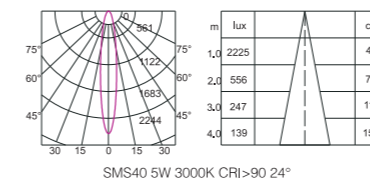

Item NO.: S MS 4005/SMS 4008
Power: 5 W/8W
Luminous F lux: 4 88lm/565lm
Size (mm): L 76*D40*H93
L 101*D40*H93

Beam Angle: 15°/ 24°/ 36°
Light Source: C ITIZEN
Colour Temperature: 2 700K/3000K/4000K/5000K
Colour: S and white / S and black
CRI: > 90
Material: A luminium
Input Voltage: D C 48V
Dim: 0 - 10V/Wi- Fi/Dali Dimmable

Item NO.: S MS 4010/SMS 4016
Power: 10W/16W
Luminous F lux: 8 53lm/1376lm
Size (mm): L 76*D40*H93
L 101*D40*H93