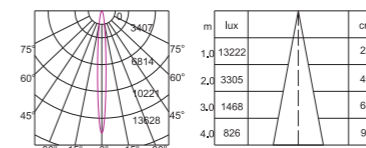

TL-SMS5415 15W 4000K CRI>90 15°