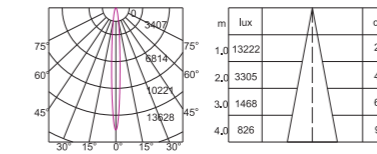

TL-MS54 15W 4000K CRI>90 15°