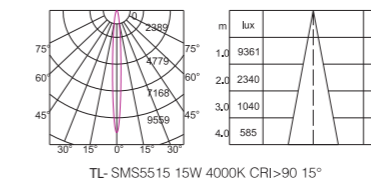

**VERSION 4.0 RECESSED
SPOTLIGHT SERIES**

PRODUCT INFORMATION

Item NO. :TL-SMS5508/TL-SMS5515
Power: 8W/15W
Luminous Flux: 678lm/1278lm
Size(mm): L 105*D55*H142
L 170*D55*H142

Beam Angle: 15°/ 24°/ 36°
Light Source: CITIZEN
Colour Temperature: 2700K/3000K/4000K/5000K
Colour: Sand white / Sand black
CRI: > 90
Material: Aluminium
Input Voltage: DC 48V
Dim: 0 - 10V/Wi- Fi/Dali Dimmable