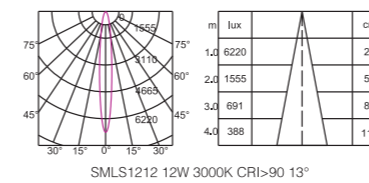

Item NO.: TL-SMLS0606/SMLS0612
Power: 6*1W/6*2W
Luminous Flux: 426lm/864lm
Size(mm): L 154*W22*H43

Beam Angle: 15°/ 28°/ 41°(6*1W/12*1W)
13°/ 30°/ 45°(6*2W/12*2W)
Light Source: OSRAM SMD
Colour Temperature: 2700K/3000K/4000K/5000K
Colour: Sand white/Sand black
CRI: > 90
Material: Aluminium
Input Voltage: DC 48V
Dim: 0 - 10V/Wi- Fi/Dali Dimmable

Item NO.: TL-SMLS1212/SMLS1224
Power: 12*1W/12*2W
Luminous Flux: 872lm/1655lm
Size(mm): L 294*W22*H43