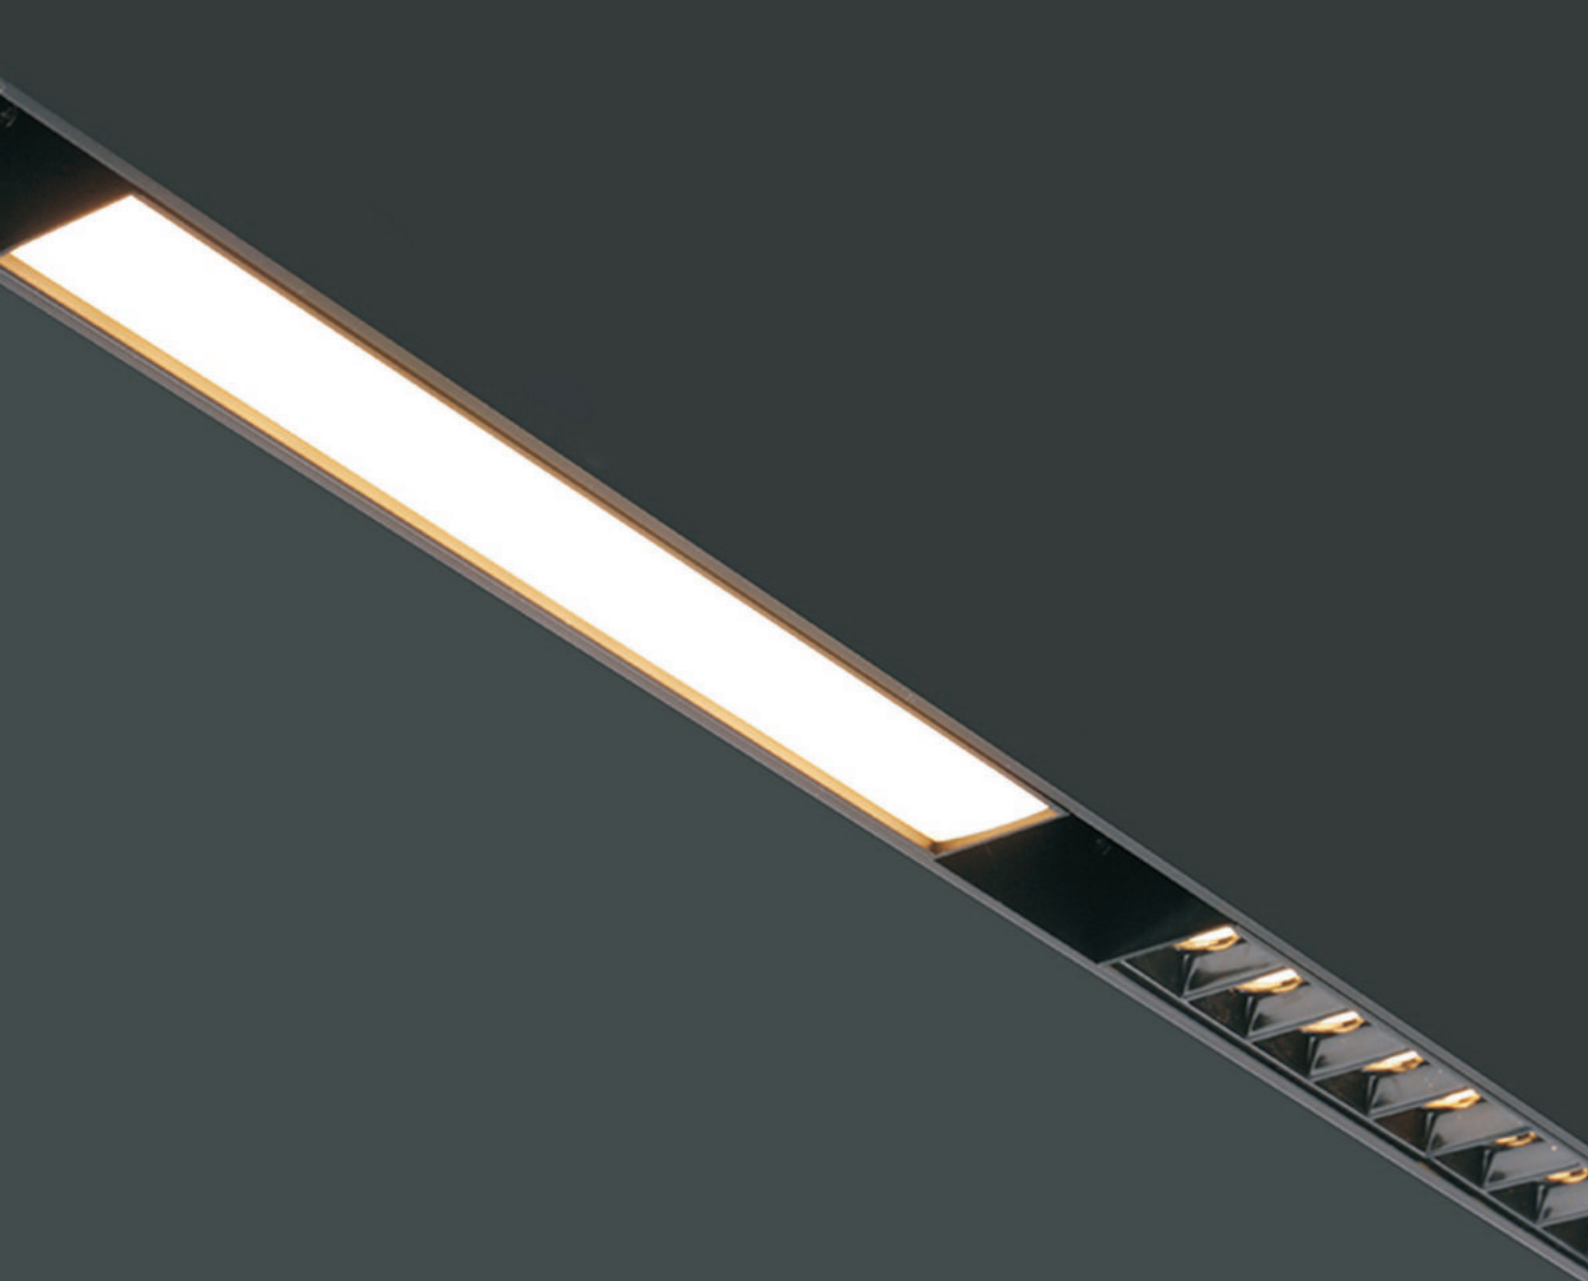

**VERSION 4.0 MAGNETIC TRACK
PEARL DECORATIVE CHANDELIER**

PRODUCT INFORMATION

Item NO.: TL-SMP8005
Power: 5W
Luminous Flux: 300lm
Size(mm): D80

Beam Angle: 15° / 24° / 36°
Light Source: CITIZEN
Colour Temperature: 2700K/3000K/4000K/5000K
Colour: Pearl black / Rose gold
CRI: > 90
Material: Aluminium
Input Voltage: DC48V
Dim: 0 - 10V/Wi-Fi/Dali Dimmable