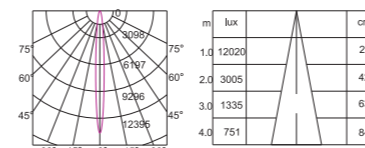

VERSION 4.0 RECESSED SPOTLIGHT SERIES

PRODUCT INFORMATION

Item NO. : TL-SMS5415
 Power: 15W
 Luminous Flux: 1 281lm
 Size(mm): L 125*D171*H148

Beam Angle: 15°/ 24°/ 36°
 Light Source: CITIZEN
 Colour Temperature: 2 700K/3000K/4000K/5000K
 Colour: Sand white / Sand black
 CRI: > 90
 Material: Aluminium
 Input Voltage: DC 48V
 Dim: 0 - 10V/Wi-Fi/Dali Dimmable