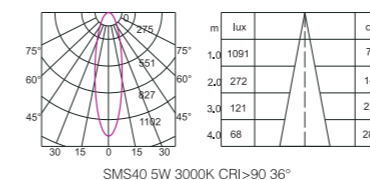

Item NO.: S MS 4005/SMS 4008
Power: 5 W/8W
Luminous F lux: 4 88lm/565lm
Size (mm): L 76*D40*H93
L 101*D40*H93

Beam Angle: 15°/ 24°/ 36°
Light Source: C ITIZEN
Colour Temperature: 2 700K/3000K/4000K/5000K
Colour: S and white / S and black
CRI: > 90
Material: A luminium
Input Voltage: D C 48V
Dim: 0 - 10V/Wi- Fi/Dali Dimmable

Item NO.: S MS 4010/SMS 4016
Power: 10W/16W
Luminous F lux: 8 53lm/1376lm
Size (mm): L 76*D40*H93
L 101*D40*H93