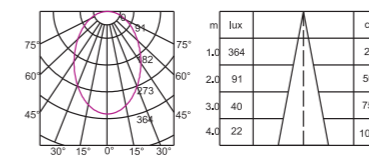

TL-MGL300 10W 4000K CRI>90 110°