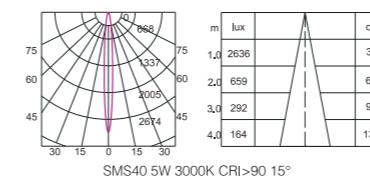

Item NO.: S MS 4005/SMS 4008
Power: 5 W/8W
Luminous F lux: 4 88lm/565lm
Size (mm): L 76*D40*H93
L 101*D40*H93

Beam Angle: 15°/ 24°/ 36°
Light Source: C ITIZEN
Colour Temperature: 2 700K/3000K/4000K/5000K
Colour: S and white / S and black
CRI: > 90
Material: A luminium
Input Voltage: D C 48V
Dim: 0 - 10V/Wi- Fi/Dali Dimmable

Item NO.: S MS 4010/SMS 4016
Power: 10W/16W
Luminous F lux: 8 53lm/1376lm
Size (mm): L 76*D40*H93
L 101*D40*H93