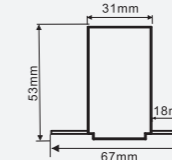

Installs Way: Recessed with wings / Surface mounted
Recessed with high wings / Suspension

Length: 0.5M / 1M / 1.5M / 2M

Colour: Sand white / Sand black

Material: Aluminum

Output Voltage: 48V DC

Maximum load current: 16A

Track maximum load power: 768W track longest 40m

**VERSION 4.0 RECESSED
TRACK WITH WING**

PRODUCT INFORMATION

Track mode : TL-SRC500A / TL-SRC1000A / TL-SRC1500A / TL-SRC2000A
 Track length: 0.5m / 1.0m / 1.5m / 2.0m
 Cut out/mm: 505x35x55 / 1005x35x55 / 1505x35x55 / 2005x35x55
 Material: Aluminium
 Colour: Sand white/Sand black
 Input Voltage: DC48V