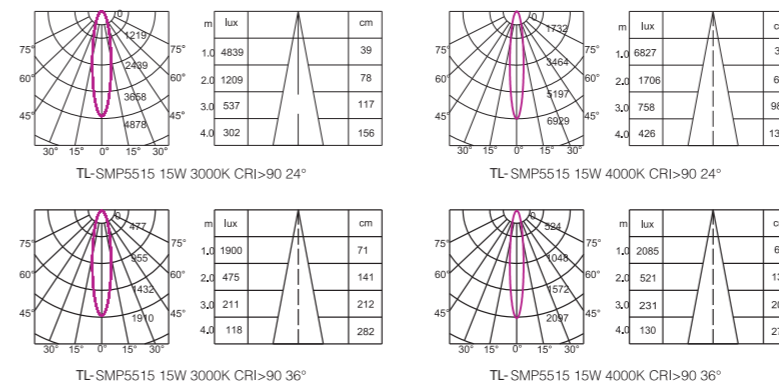

Item NO. : TL-SMP5508 / TL-SMP5515
Power: 8W / 15W
Luminous Flux: 688lm / 1275lm
Size (mm): L300*D55

Beam Angle: 15° / 24° / 36°
Light Source: CITIZEN
Colour Temperature : 2700K / 3000K / 4000K / 5000K
Colour: Sand white / Sand black
CRI : > 90
Material: Aluminium
Input Voltage: D C 48V
Dim: 0 - 10V/Wi-Fi/Dali Dimmable