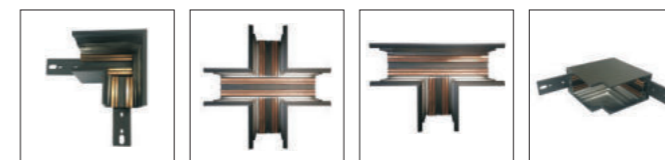

ACCESSORIES

Model: TL-TC9001A Trimless track horizontal L connector
Model: TL-TC9006A Trimless track cross connector
Model: TL-TC9007A Trimless track T connector
Model: TL-TC9002A Track vertical T connector