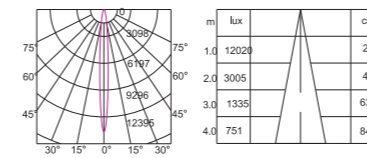

TL-MS112 15W 3000K CRI>90 15°