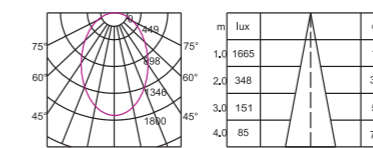

TL-MLL640 20W 4000K CRI>90 110°