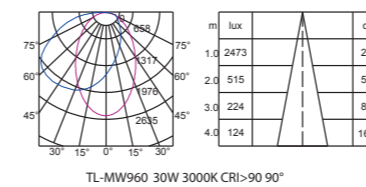

**VERSION 3.0 MAGNETIC TRACK
WALL WASHER LIGHT SERIES**

PRODUCT INFORMATION

Item NO. : TL-MW300
Power: 10W
Luminous Flux: 680lm
Size(mm): L280*W35*H59

Item NO. : TL-MW640
Power: 20W
Luminous Flux: 1380lm
Size(mm): L 652*W35*H59

Item NO. : TL-MW960
Power: 30W
Luminous Flux: 2050lm
Size(mm): L 970*W35*H59

Beam Angle: Partial flooding angle 90°
Light Source: OSRAM SMD
Colour Temperature : 2700K/3000K/4000K/5000K
Colour: Sand white/Sand black
CRI: >90
Material: Aluminium
Input Voltage: DC 24V
Dim: 0 - 10V/Wi-Fi/Dali Dimmable