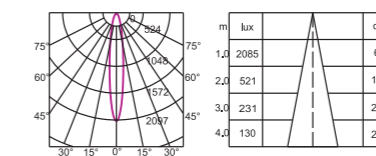

TL-MP55 15W 4000K CRI>90 36°