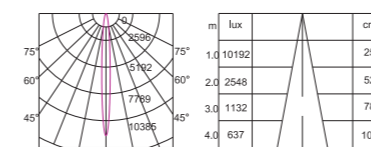

TL-MS55 15W 3000K CRI>90 15°