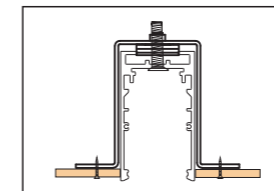

Track maximum load power: 384W track longest 20m

VERSION 3.0 RECESSED TRACK

Recessed without wings

Recessed with wings

PRODUCT INFORMATION

Recessed without wings

Track mode: TL-RC500 / TL-RC1000 / TL-RC1500 / TL-RC2000