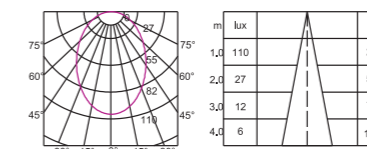

TL-SMGL1505 5W 4000K CRI>90 110°