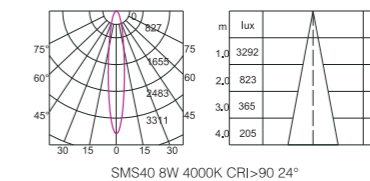

Item NO.: S MS 4005/SMS 4008
Power: 5 W/8W
Luminous F lux: 4 88lm/565lm
Size (mm): L 76*D40*H93
L 101*D40*H93

Beam Angle: 15°/ 24°/ 36°
Light Source: C ITIZEN
Colour Temperature: 2 700K/3000K/4000K/5000K
Colour: S and white / S and black
CRI: > 90
Material: A luminium
Input Voltage: D C 48V
Dim: 0 - 10V/Wi- Fi/Dali Dimmable

Item NO.: S MS 4010/SMS 4016
Power: 10W/16W
Luminous F lux: 8 53lm/1376lm
Size (mm): L 76*D40*H93
L 101*D40*H93