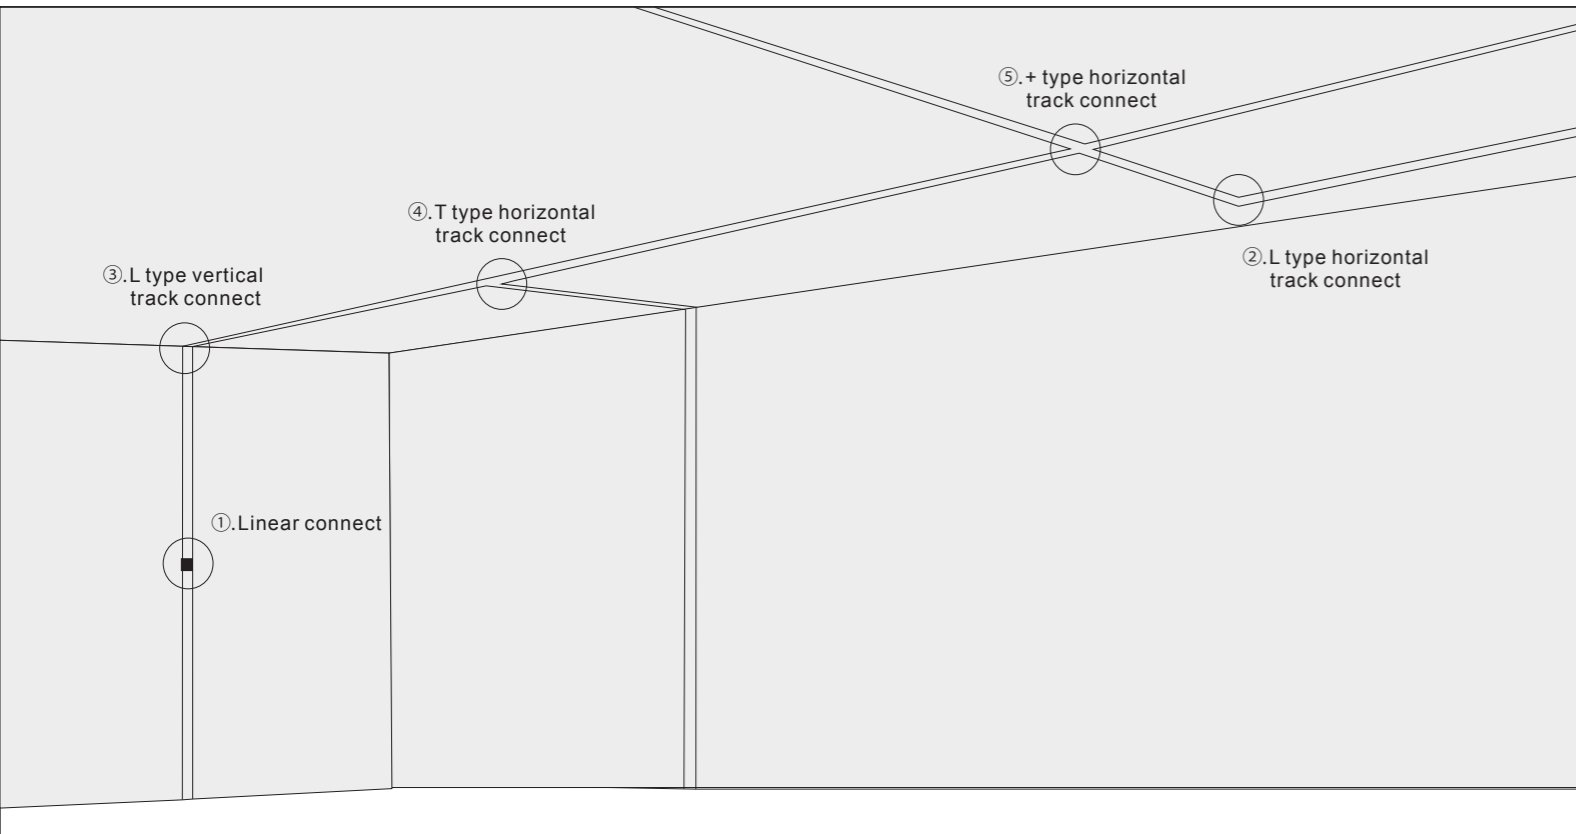

INSTALLATION DIAGRAM OF VERSION 3 MAGNETIC RAIL