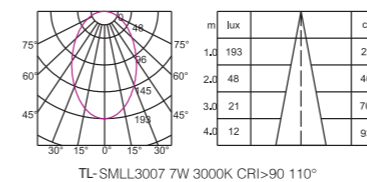

**VERSION 4.0 MAGNETIC TRACK
LINEAR LIGHT SERIES**

PRODUCT INFORMATION

Item NO. : TL-SMLL3007
Power: 7W
Luminous Flux: 474lm
Size(mm): L 294*W22*H43

Item NO. : TL-SMLL6015
Power: 15W
Luminous Flux: 1020lm
Size(mm): L 574*W22*H43

Item NO. : TL-SMLL9022
Power: 22W
Luminous Flux: 1518lm
Size(mm): L 854*W22*H43

Item NO. : TL-SMLL12030
Power: 30W
Luminous Flux: 2043lm
Size(mm): L 1134*W22*H43

Beam Angle: 110°
Light Source: OSRAM SMD
Colour Temperature: 2700K/3000K/4000K/5000K
Colour: Sand white/Sand black
CRI: > 90
Material: Aluminium
Input Voltage: DC 48V
Dim: 0-10V/Wi-Fi/Dali Dimmable