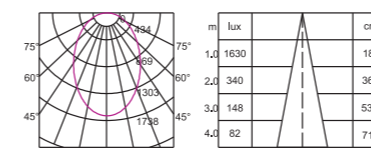

TL-MLL640 20W 3000K CRI>90 110°