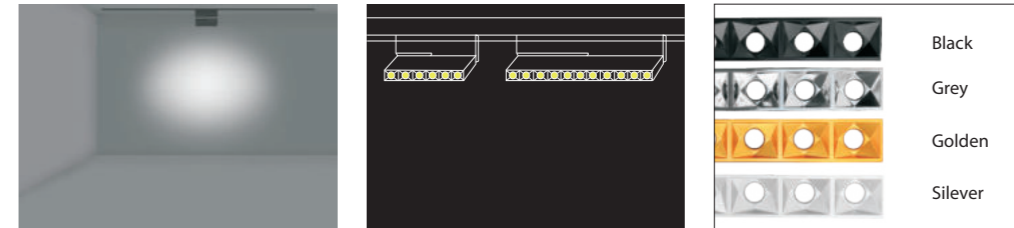

PRODUCT INFORMATION

Item NO.: TL-SMGS0606/TL-SMGS0612
Power: 6*1W/6*2W
Luminous Flux: 414lm/853lm
Size(mm): L154*W22*H104

Beam Angle: 15°/ 28°/ 41°(6*1W/12*1W)
13°/ 30°/ 45°(6*2W/12*2W)
Light Source: OSRAM SMD
Colour Temperature: 2700K/3000K/4000K/5000K
Colour: S and white/Sand black
CRI: > 90
Material: A aluminium
Input Voltage: D C 48V
Dim: 0 - 10V/Wi- Fi/Dali Dimmable

Item NO.: TL-SMGS1212/TL-SMGS1224
Power: 12*1W/12*2W
Luminous Flux: 871lm/1645lm
Size(mm): L294*W22*H104