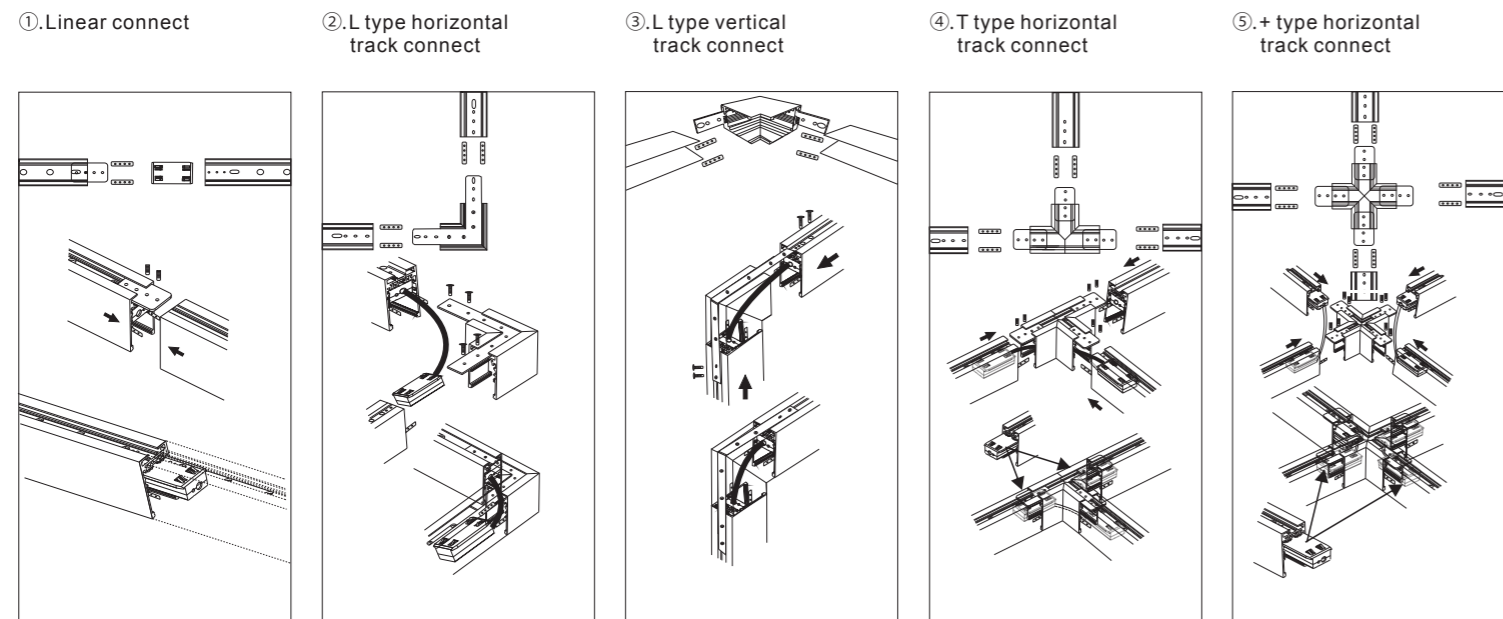

Rail connection of surface-mounted installation and suspended installation

Rail connection of recessed installation

OFFICES

EUROPE

T-Luce Italia srl
Viale Giacomo Matteotti 15, Firenze 50121, Italy

europa@t-luce.com
+39 3281425503