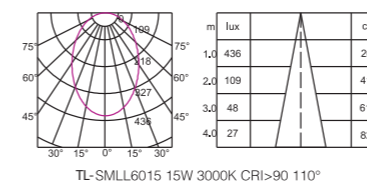

TL-SMLL3007 7W 3000K CRI>90 110°

TL-SMLL6015 15W 3000K CRI>90 110°