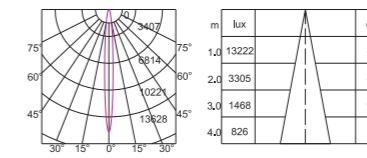

TL-MS112 15W 4000K CRI>90 15°