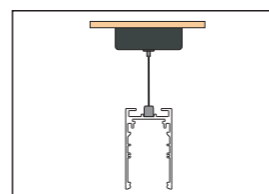

Model: TL-PL07
Straight track connector

Model: TL-PL08
T type connector

VERSION 3.0 PENDENT TRACK

Suspension wires type

Suspension rob type

PRODUCT INFORMATION

Pendent

Track mode: TL-SP500 / TL-SP 1000 / TL-SP1500 / TL-SP2000
Track length: 0.5m / 1.0m / 1.5m / 2.0m