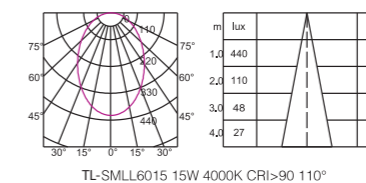

TL-SMLL3007 7W 4000K CRI>90 110°

TL-SMLL6015 15W 4000K CRI>90 110°