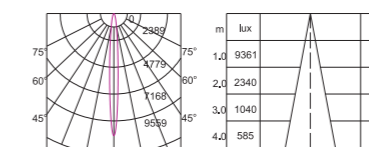

TL-MS55 15W 4000K CRI>90 15°