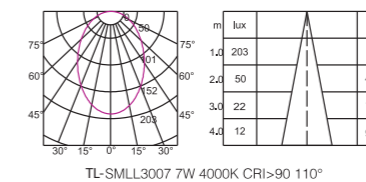

**VERSION 4.0 MAGNETIC TRACK
LINEAR LIGHT SERIES**

PRODUCT INFORMATION

Item NO. : TL-SMLL3007
Power: 7W
Luminous Flux: 474lm
Size(mm): L 294*W22*H43

Item NO. : TL-SMLL6015
Power: 15W
Luminous Flux: 1020lm
Size(mm): L 574*W22*H43

Item NO. : TL-SMLL9022
Power: 22W
Luminous Flux: 1518lm
Size(mm): L 854*W22*H43

Item NO. : TL-SMLL12030
Power: 30W
Luminous Flux: 2043lm
Size(mm): L 1134*W22*H43

Beam Angle: 110°
Light Source: OSRAM SMD
Colour Temperature: 2700K/3000K/4000K/5000K
Colour: Sand white/Sand black
CRI: > 90
Material: Aluminium
Input Voltage: DC 48V
Dim: 0-10V/Wi-Fi/Dali Dimmable