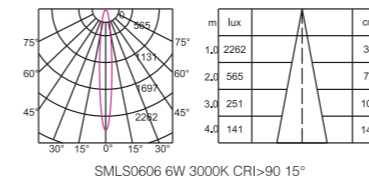

Item NO.: TL-SMLS0606/SMLS0612
Power: 6*1W/6*2W
Luminous Flux: 426lm/864lm
Size(mm): L 154*W22*H43

Beam Angle: 15°/ 28°/ 41°(6*1W/12*1W)
13°/ 30°/ 45°(6*2W/12*2W)
Light Source: OSRAM SMD
Colour Temperature: 2700K/3000K/4000K/5000K
Colour: Sand white/Sand black
CRI: > 90
Material: Aluminium
Input Voltage: DC 48V
Dim: 0 - 10V/Wi- Fi/Dali Dimmable

Item NO.: TL-SMLS1212/SMLS1224
Power: 12*1W/12*2W
Luminous Flux: 872lm/1655lm
Size(mm): L 294*W22*H43