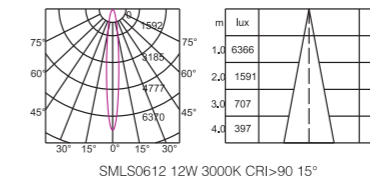

Item NO.: TL-SMLS0606/SMLS0612
Power: 6*1W/6*2W
Luminous Flux: 426lm/864lm
Size(mm): L 154*W22*H43

Beam Angle: 15°/ 28°/ 41°(6*1W/12*1W)
13°/ 30°/ 45°(6*2W/12*2W)
Light Source: OSRAM SMD
Colour Temperature: 2700K/3000K/4000K/5000K
Colour: Sand white/Sand black
CRI: > 90
Material: Aluminium
Input Voltage: DC 48V
Dim: 0 - 10V/Wi- Fi/Dali Dimmable

Item NO.: TL-SMLS1212/SMLS1224
Power: 12*1W/12*2W
Luminous Flux: 872lm/1655lm
Size(mm): L 294*W22*H43