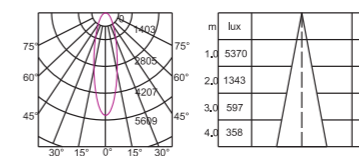

TL-MLS10 10W 3000K CRI>90 30°