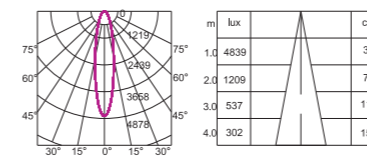

Beam Angle: 15°/ 24°/ 36°
 Light Source: CITIZEN
 Colour Temperature: 2700K/3000K/4000K/5000K
 Colour: Sand white / Sand black
 CRI: > 90
 Material: Aluminium
 Input Voltage: DC 24V
 Dim: 0 - 10V/Wi-Fi/Dali Dimmable