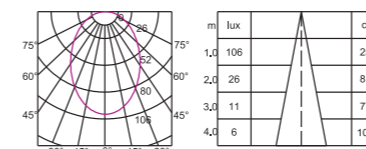

TL-SMGL1505 5W 3000K CRI>90 110°