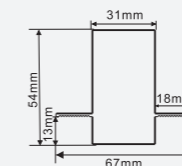

Model: TL-STC9009
T type horizontal track connector with wing

Model: TL-STC90010
+ type horizontal track connector with wing

**VERSION 4.0 RECESSED
TRACK WITH HIGH WING**

PRODUCT INFORMATION

Track mode: TL-SRC500B / TL-SRC1000B / TL-SRC1500B / TL-SRC2000B
 Track length: 0.5m / 1.0m / 1.5m / 2.0m
 Cut out/mm: 5 05x35x45 / 1 005x35x45 / 1 505x35x45 x 2 005x35x45
 Material: Aluminium
 Colour: Sand white/Sand black
 Input Voltage: D C 48V