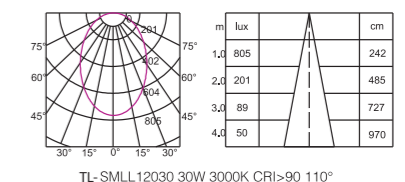

**VERSION 4.0 MAGNETIC TRACK
LINEAR LIGHT SERIES**

PRODUCT INFORMATION

Item NO. : TL-SMLL3007
Power: 7W
Luminous Flux: 474lm
Size(mm): L 294*W22*H43

Item NO. : TL-SMLL6015
Power: 15W
Luminous Flux: 1020lm
Size(mm): L 574*W22*H43

Item NO. : TL-SMLL9022
Power: 22W
Luminous Flux: 1518lm
Size(mm): L 854*W22*H43

Item NO. : TL-SMLL12030
Power: 30W
Luminous Flux: 2043lm
Size(mm): L 1134*W22*H43

Beam Angle: 110°
Light Source: OSRAM SMD
Colour Temperature: 2700K/3000K/4000K/5000K
Colour: Sand white/Sand black
CRI: > 90
Material: Aluminium
Input Voltage: DC 48V
Dim: 0-10V/Wi-Fi/Dali Dimmable