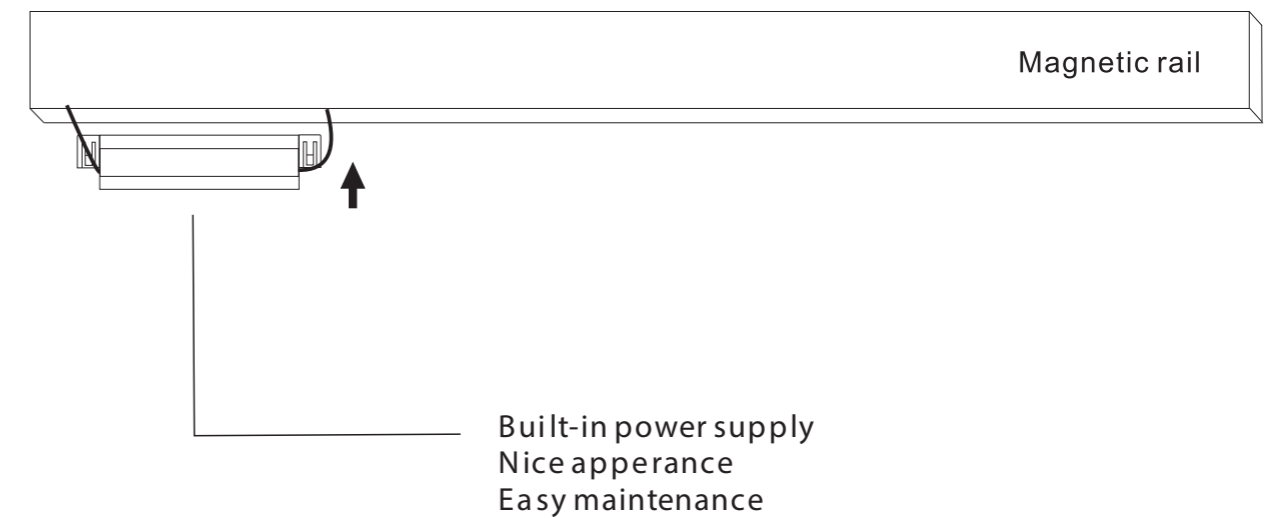

VERSION 3.0 TRACK

Installs Way: Recessed with wings / Recessed
Suspension / Surface mounted

Length: 0.5M / 1M / 1.5M / 2M

Colour: Sand white / Sand black

Material: Aluminum

Output Voltage: 24VDC

Maximum load current: 16A

Track maximum load power: 384W track longest 20m