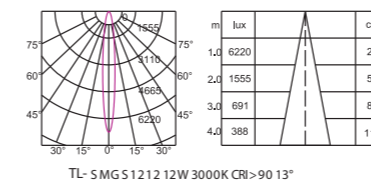

Item NO.: TL-SMGS1212/TL-SMGS1224
Power: 12*1W/12*2W
Luminous Flux: 871lm/1645lm
Size(mm): L294*W22*H104