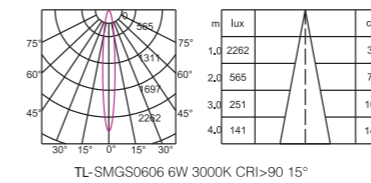

Item NO.: TL-SMGS1212/TL-SMGS1224
Power: 12*1W/12*2W
Luminous Flux: 871lm/1645lm
Size(mm): L294*W22*H104