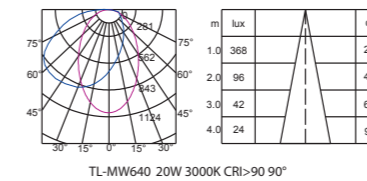

**VERSION 3.0 MAGNETIC TRACK
WALL WASHER LIGHT SERIES**

PRODUCT INFORMATION

Item NO. : TL-MW300
Power: 10W
Luminous Flux: 680lm
Size(mm): L280*W35*H59

Item NO. : TL-MW640
Power: 20W
Luminous Flux: 1380lm
Size(mm): L 652*W35*H59

Item NO. : TL-MW960
Power: 30W
Luminous Flux: 2050lm
Size(mm): L 970*W35*H59

Beam Angle: Partial flooding angle 90°
Light Source: OSRAM SMD
Colour Temperature : 2700K/3000K/4000K/5000K
Colour: Sand white/Sand black
CRI: >90
Material: Aluminium
Input Voltage: DC 24V
Dim: 0 - 10V/Wi-Fi/Dali Dimmable