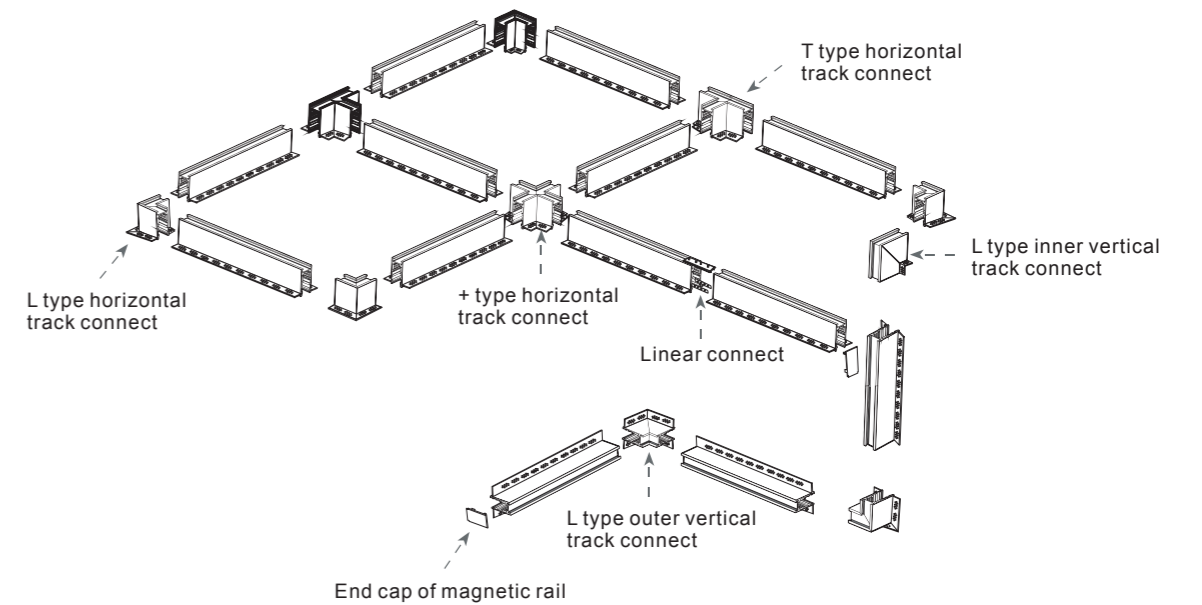

Rail connection of recessed installation