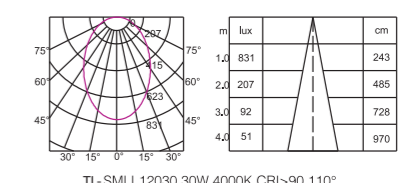

TL-SMLL3007 7W 4000K CRI>90 110°

TL-SMLL12030 30W 3000K CRI>90 110°

TL-SMLL6015 15W 3000K CRI>90 110°

TL-SMLL6015 15W 4000K CRI>90 110°

TL-SMLL12030 30W 4000K CRI>90 110°

PRODUCT INFORMATION

**VERSION 4.0 MAGNETIC TRACK
RIGHT-ANGLE LINEAR FLOOD LIGHT SERIES**