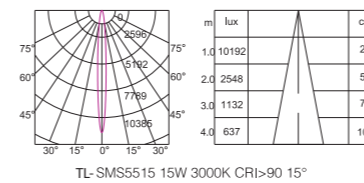

**VERSION 4.0 RECESSED
SPOTLIGHT SERIES**

PRODUCT INFORMATION

Item NO. :TL-SMS5508/TL-SMS5515
Power: 8W/15W
Luminous Flux: 678lm/1278lm
Size(mm): L 105*D55*H142
L 170*D55*H142

Beam Angle: 15°/ 24°/ 36°
Light Source: CITIZEN
Colour Temperature: 2700K/3000K/4000K/5000K
Colour: Sand white / Sand black
CRI: > 90
Material: Aluminium
Input Voltage: DC 48V
Dim: 0 - 10V/Wi- Fi/Dali Dimmable