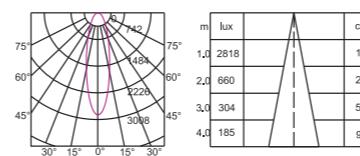

TL-MLS05 5W 3000K CRI>90 30°