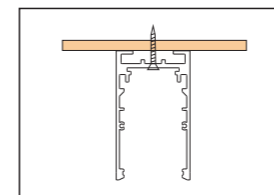

Model: TL-MS01
Suspension wires

Model: TL-MS02-06
Suspension rob

Model: TL-PL07
Straight track connector

Model: TL-PL08
T type connector

**VERSION 3.0 SURFACE
MOUNTED TRACK**

PRODUCT INFORMATION

Surface mounted
Track mode: TL-SM500 / TL-SM1000 / TL-SM1500 / TL-SM2000
Track length: 0.5m / 1.0m / 1.5m / 2.0m