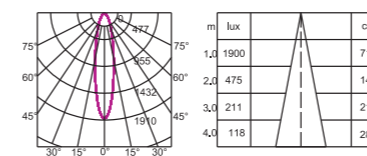

TL-MP55 15W 3000K CRI>90 36°