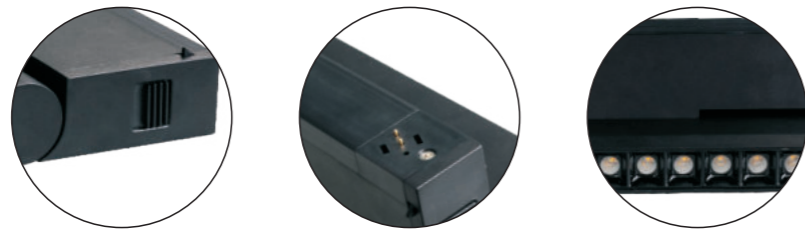

**VERSION 3.0 MAGNETIC TRACK
GIMBAL SPOTLIGHT SERIES**