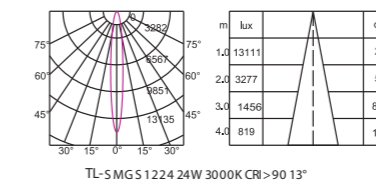

Item NO.: TL-SMGS1212/TL-SMGS1224
Power: 12*1W/12*2W
Luminous Flux: 871lm/1645lm
Size(mm): L294*W22*H104