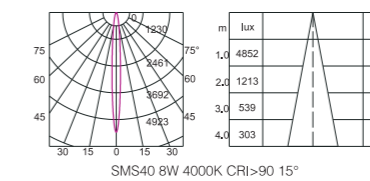

Item NO.: S MS 4005/SMS 4008
Power: 5 W/8W
Luminous F lux: 4 88lm/565lm
Size (mm): L 76*D40*H93
L 101*D40*H93

Beam Angle: 15°/ 24°/ 36°
Light Source: C ITIZEN
Colour Temperature: 2 700K/3000K/4000K/5000K
Colour: S and white / S and black
CRI: > 90
Material: A luminium
Input Voltage: D C 48V
Dim: 0 - 10V/Wi- Fi/Dali Dimmable

Item NO.: S MS 4010/SMS 4016
Power: 10W/16W
Luminous F lux: 8 53lm/1376lm
Size (mm): L 76*D40*H93
L 101*D40*H93