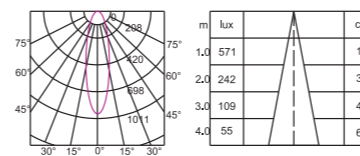

Item NO. : TL-MLS10
 Power: 10W/20W
 Luminous Flux: 815lm/1590lm
 Size(mm): L 280*W35*H59

Beam Angle: 15°/ 30°/ 45°
 Light Source: OSRAM SMD
 Colour Temperature: 2700K/3000K/4000K/5000K
 Colour: Sand white/Sand black
 CRI: > 90
 Material: Aluminium
 Input Voltage: DC24V
 Dim: 0 - 10V/Wi- Fi/Dali Dimmable