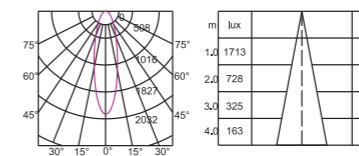

TL-MLS03 3W 3000K CRI>90 30°