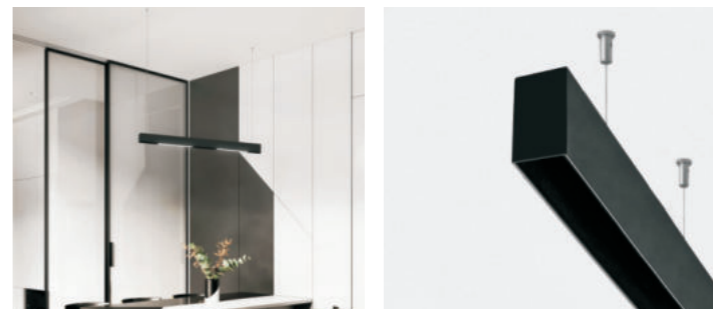

Model: TL-PL07
Straight track connector

Model: TL-PL08
T type connector

VERSION 3.0 PENDENT TRACK

Suspension wires type

Suspension rob type

PRODUCT INFORMATION

Pendent

Track mode: TL-SP500 / TL-SP 1000 / TL-SP1500 / TL-SP2000
Track length: 0.5m / 1.0m / 1.5m / 2.0m