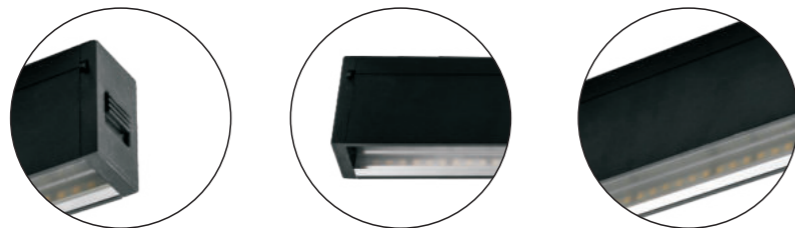

**VERSION 3.0 MAGNETIC TRACK
WALL WASHER LIGHT SERIES**

PRODUCT INFORMATION

Item NO. : TL-MW300
Power: 10W
Luminous Flux: 680lm
Size(mm): L280*W35*H59

Item NO. : TL-MW640
Power: 20W
Luminous Flux: 1380lm
Size(mm): L 652*W35*H59

Item NO. : TL-MW960
Power: 30W
Luminous Flux: 2050lm
Size(mm): L 970*W35*H59

Beam Angle: Partial flooding angle 90°
Light Source: OSRAM SMD
Colour Temperature : 2700K/3000K/4000K/5000K
Colour: Sand white/Sand black
CRI: >90
Material: Aluminium
Input Voltage: DC 24V
Dim: 0 - 10V/Wi-Fi/Dali Dimmable