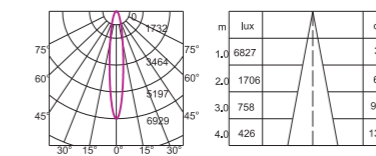

TL-MP55 15W 4000K CRI>90 24°