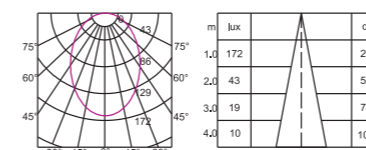

TL-SMGL3007 7W 3000K CRI>90 110°