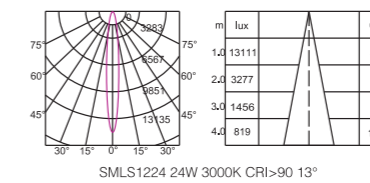

Item NO.: TL-SMLS0606/SMLS0612
Power: 6*1W/6*2W
Luminous Flux: 426lm/864lm
Size(mm): L 154*W22*H43

Beam Angle: 15°/ 28°/ 41°(6*1W/12*1W)
13°/ 30°/ 45°(6*2W/12*2W)
Light Source: OSRAM SMD
Colour Temperature: 2700K/3000K/4000K/5000K
Colour: Sand white/Sand black
CRI: > 90
Material: Aluminium
Input Voltage: DC 48V
Dim: 0 - 10V/Wi- Fi/Dali Dimmable

Item NO.: TL-SMLS1212/SMLS1224
Power: 12*1W/12*2W
Luminous Flux: 872lm/1655lm
Size(mm): L 294*W22*H43