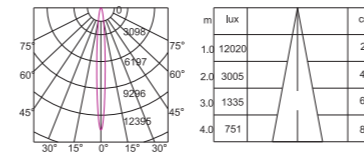

TL-MS55 15W 3000K CRI>90 15°

TL-MS55 15W 4000K CRI>90 15°

**VERSION 3.0 MAGNETIC TRACK
SPOTLIGHT SERIES**

PRODUCT INFORMATION

Item NO. : TL-MS54
Power: 15W
Luminous Flux: 1200lm
Size(mm): L125*D71*H172

Beam Angle: 15°/ 24°/ 36°
Light Source: CITIZEN
Colour Temperature: 2700K/3000K/4000K/5000K
Colour: Sand white / Sand black
CRI: > 90
Material: Aluminium
Input Voltage: DC 24V
Dim: 0 - 10V/Wi-Fi/Dali Dimmable