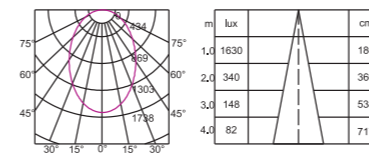

TL-MGL640 20W 3000K CRI>90 110°