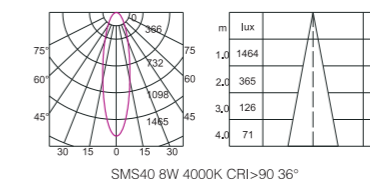

Item NO.: S MS 4005/SMS 4008
Power: 5 W/8W
Luminous F lux: 4 88lm/565lm
Size (mm): L 76*D40*H93
L 101*D40*H93

Beam Angle: 15°/ 24°/ 36°
Light Source: C ITIZEN
Colour Temperature: 2 700K/3000K/4000K/5000K
Colour: S and white / S and black
CRI: > 90
Material: A luminium
Input Voltage: D C 48V
Dim: 0 - 10V/Wi- Fi/Dali Dimmable

Item NO.: S MS 4010/SMS 4016
Power: 10W/16W
Luminous F lux: 8 53lm/1376lm
Size (mm): L 76*D40*H93
L 101*D40*H93