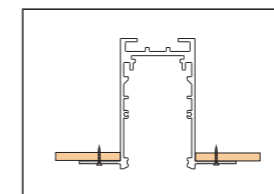

Track length: 0.5m / 1.0m / 1.5m / 2.0m

Cut out/mm: 510x50x120 / 1010x50x120 / 1510x50x120 / 2010x50x120

Recessed with wings

Track mode: TL-RC500S / TL-RC1000S / TL-RC1500S / TL-RC2000S

Track length: 0.5m / 1.0m / 1.5m / 2.0m