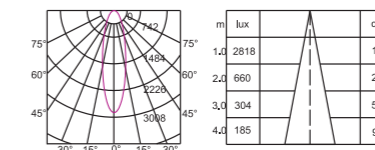

TL-MLS05 5W 3000K CRI>90 30°