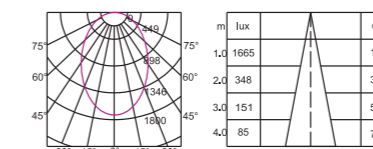

TL-MLL300 10W 4000K CRI>90 110°