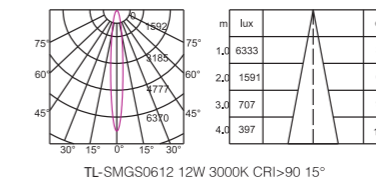

Item NO.: TL-SMGS1212/TL-SMGS1224
Power: 12*1W/12*2W
Luminous Flux: 871lm/1645lm
Size(mm): L294*W22*H104