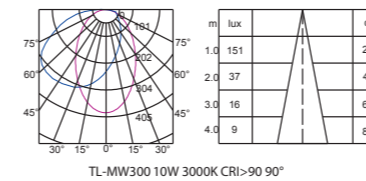

**VERSION 3.0 MAGNETIC TRACK
WALL WASHER LIGHT SERIES**

PRODUCT INFORMATION

Item NO. : TL-MW300
Power: 10W
Luminous Flux: 680lm
Size(mm): L280*W35*H59

Item NO. : TL-MW640
Power: 20W
Luminous Flux: 1380lm
Size(mm): L 652*W35*H59

Item NO. : TL-MW960
Power: 30W
Luminous Flux: 2050lm
Size(mm): L 970*W35*H59

Beam Angle: Partial flooding angle 90°
Light Source: OSRAM SMD
Colour Temperature : 2700K/3000K/4000K/5000K
Colour: Sand white/Sand black
CRI: >90
Material: Aluminium
Input Voltage: DC 24V
Dim: 0 - 10V/Wi-Fi/Dali Dimmable