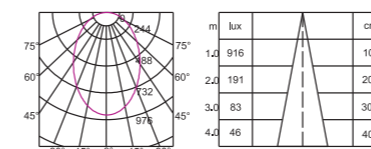

TL-MLL300 10W 3000K CRI>90 110°