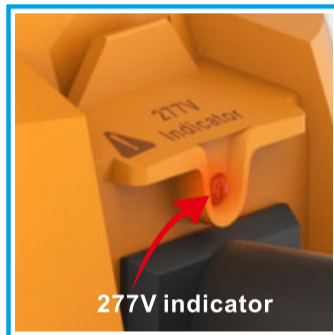

To identify the unmatched voltage power tools