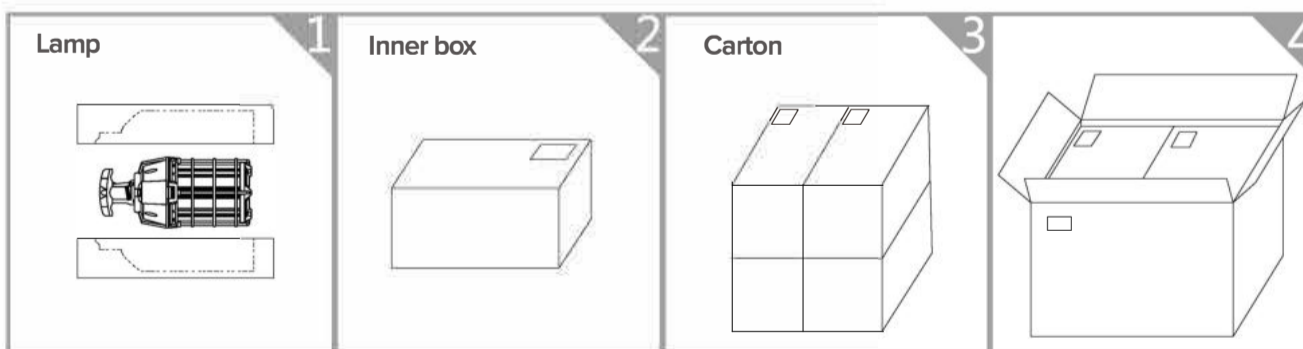

Smart fuse: reset once overload 5A

Dimensions

Cable standard length: L=6 feet(1.8m)

60W

100W

150W

Packing

Wattes	Inner box size(mm) (x0.0393=inch)	N.W per lamp(kg) (lbs=kgx2.2)	G.W per box(kg) (lbs=kgx2.2)	G.W per Carton(kg) (lbs=kgx2.2)	Carton size(mm) (x0.0393=inch)	Quantity per carton
60W	273*210*173mm	1.26kg	2.00kg	8.10kg	288*435*361mm	4pcs
100W	318*200*173mm	1.66kg	2.40kg	9.90kg	333**415*361mm	4pcs
150W	348*200*173mm	1.94kg	2.70kg	11.0kg	363**415*361mm	4pcs