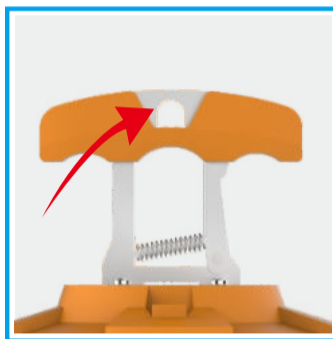

New hanging hole added on the handle to fix the fixture for option