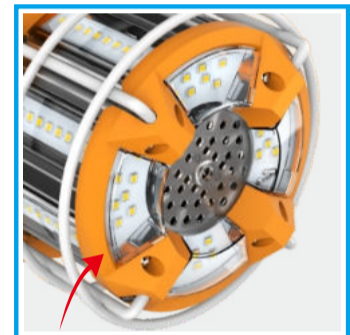

high elasticity PC material to consolidate the bottom of the cage