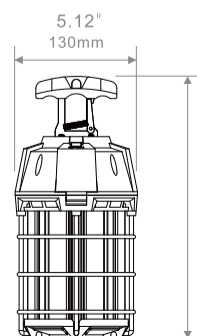

Dimensions

Cable standard length: L=6 feet(1.8m)

100W