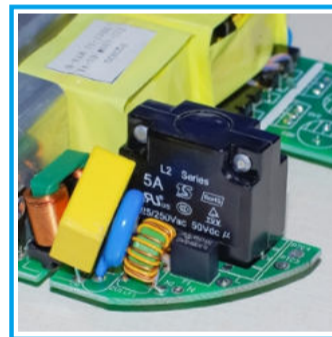

New hanging hole added on the handle to fix the fixture for option

To identify the unmatched voltage power tools

high elasticity PC material to consolidate the bottom of the cage

Air convection design between up and down of the lamp, promoting the heat dissipation function so that could ensure the lamp lifespan.