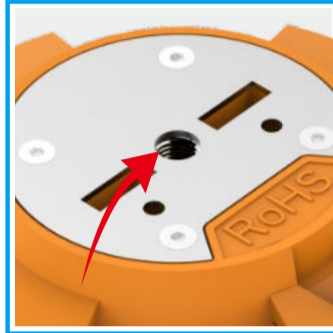

Seeing as perfectly used with M8 screw tripod stands, so solve the problem while the work light installed in the place which the holder could not use