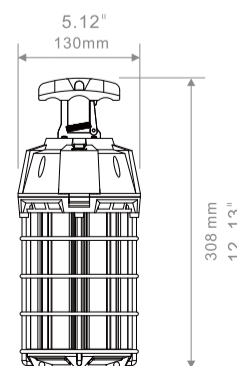

Dimensions

Cable standard length: L=6 feet(1.8m)

150W