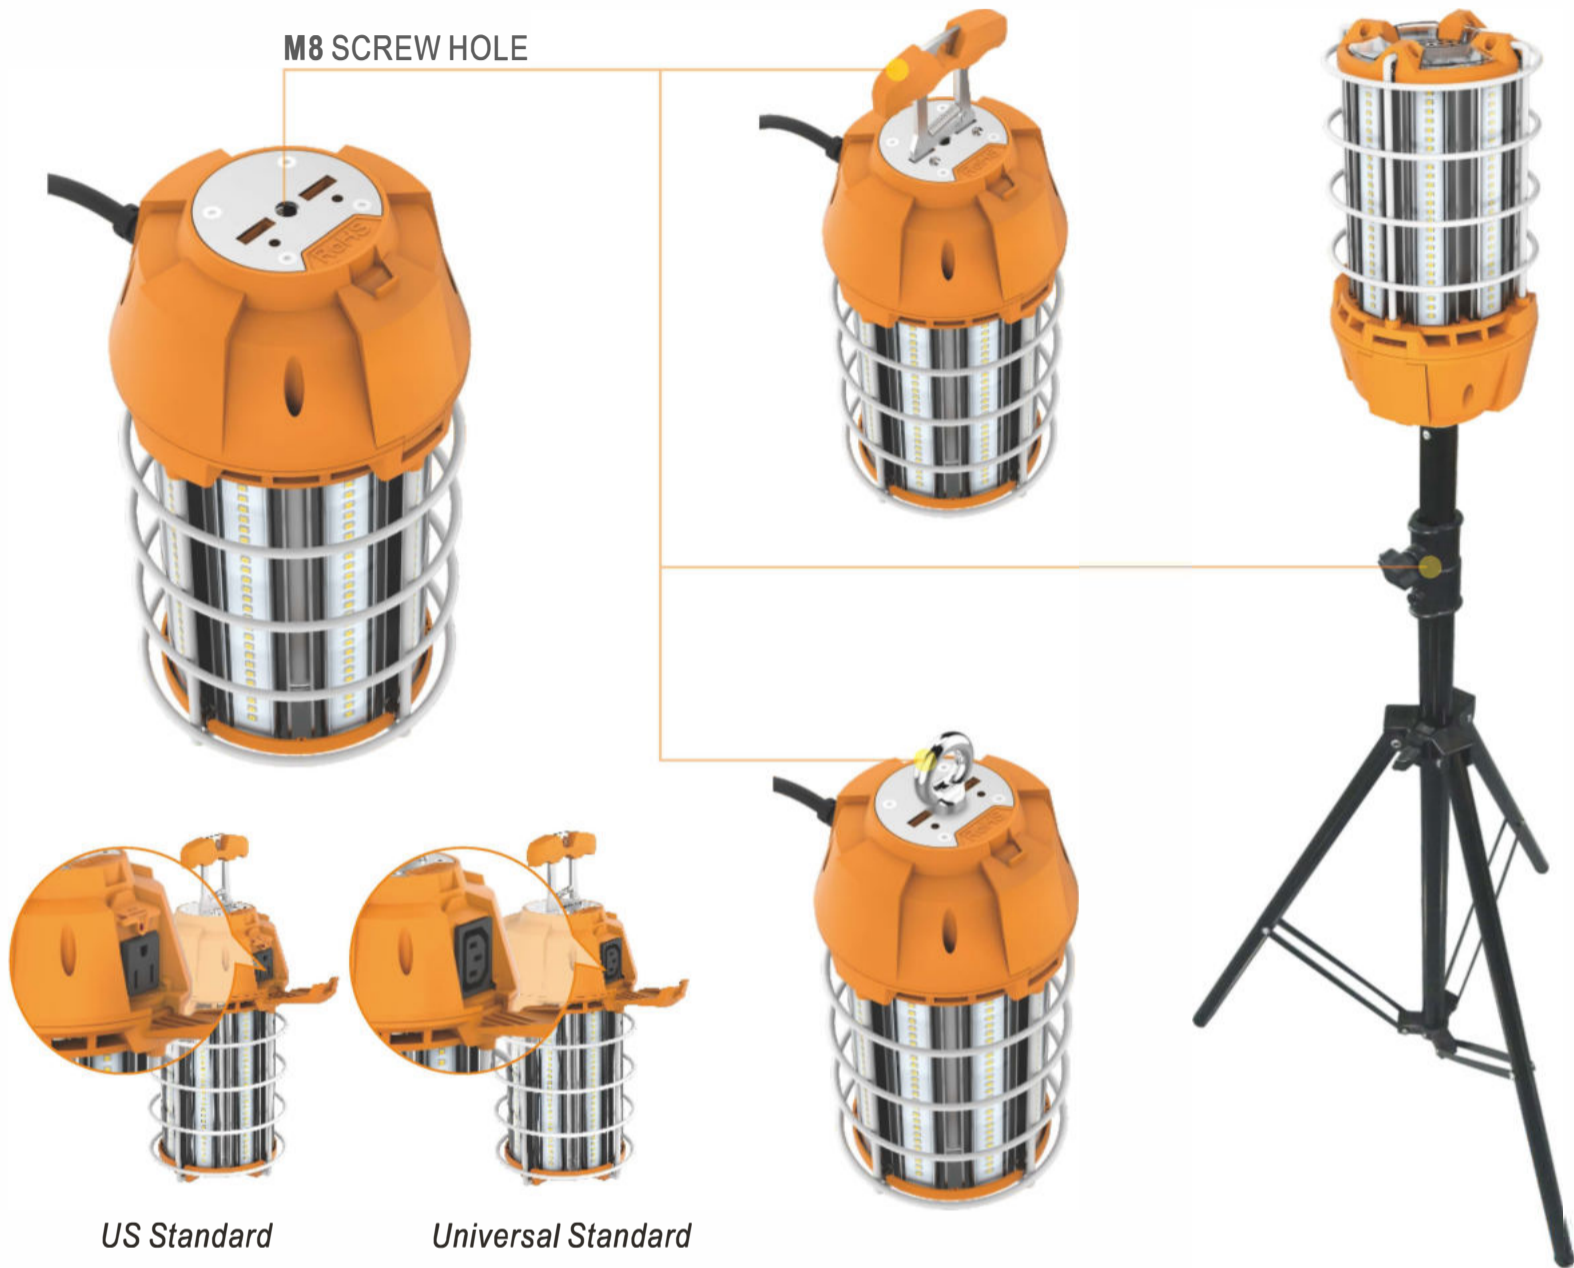

US Standard

Universal Standard

Specifications

Power	LED Chip	PF	CRI	Voltage	CCT	Lumen	Size mm (x0.0393=inch)	Operating temp (°C / °F)	Beam Angle	Weight (lbs=kgx2.2)	Certificate	Equal to
60W±10%	LUMILEDS 2835	≥0.9	≥80	100-277VAC 50~60Hz	3000-6000K	7200±10%	Φ130*233mm Φ 5.12"*9.17"	-30~60°C -22~140°F	360°	NW: 1.26kg GW: 2.0kg	LM80 CUL UL LM79	200W
100W±10%	LUMILEDS 2835	≥0.9	≥80	100-277VAC 50~60Hz	3000-6000K	12000±10%	Φ130*278mm Φ 5.12"*10.94"	-30~60°C -22~140°F	360°	NW: 1.66kg GW: 2.4kg	LM80 CUL UL LM79	400W
150W±10%	LUMILEDS 2835	≥0.9	≥80	100-277VAC 50~60Hz	3000-6000K	18000±10%	Φ130*308mm Φ 5.12"*12.16"	-30~60°C -22~140°F	360°	NW: 1.94kg GW: 2.7kg	LM80 CUL UL LM79	600W