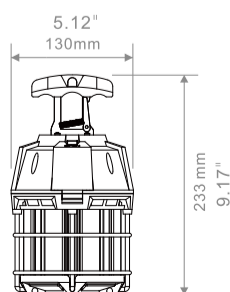

Dimensions

Cable standard length: L=6 feet(1.8m)

60W