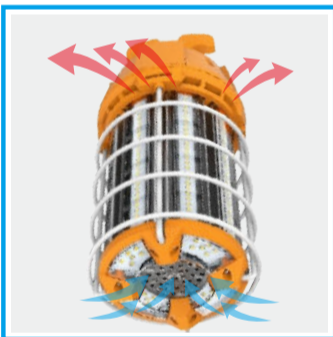

Air convection design between up and down of the lamp, promoting the heat dissipation function so that could ensure the lamp lifespan.