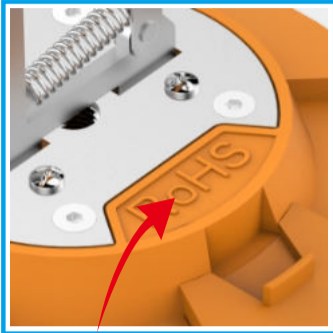

Customized LOGO position