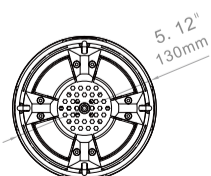

Dimensions

Cable standard length: L=6 feet(1.8m)

60W